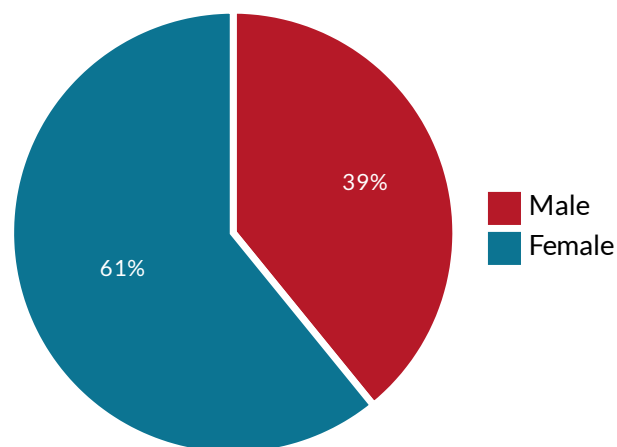

CZŁOPA SITE, WAŁECKI COUNTY - UNEMPLOYMENT STRUCTURE

total of 1178 registered unemployed in the county

Registered unemployed by sex

Człopa site - location in the county

Registered unemployed by work experience

Number of unemployed by age and sex

Registered unemployed by sex and time of being registered