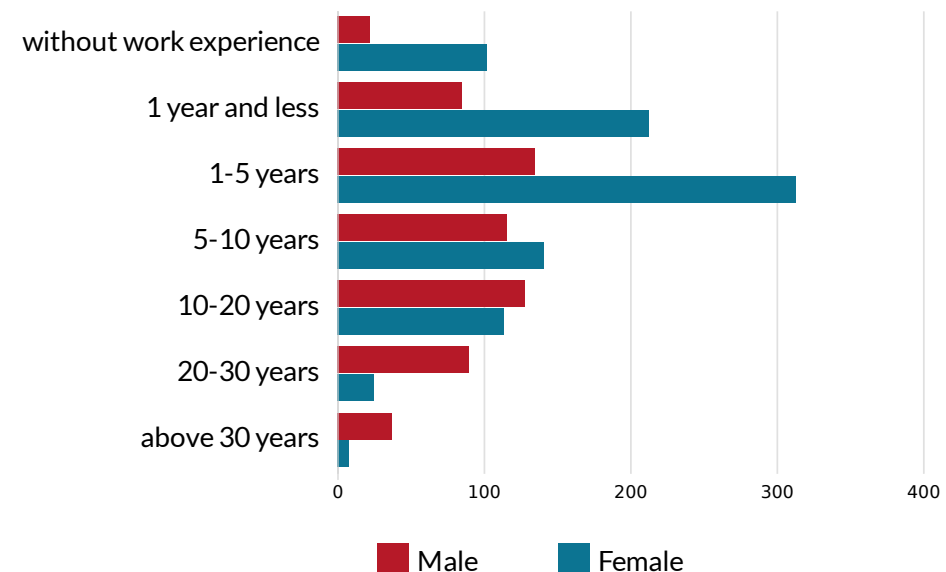

CZŁOPA SITE, WAŁECKI COUNTY - UNEMPLOYMENT STRUCTURE

total of 1178 registered unemployed in the county

Registered unemployed by sex

Człopa site - location in the county

Registered unemployed by work experience

Number of unemployed by age and sex

Registered unemployed by sex and time of being registered