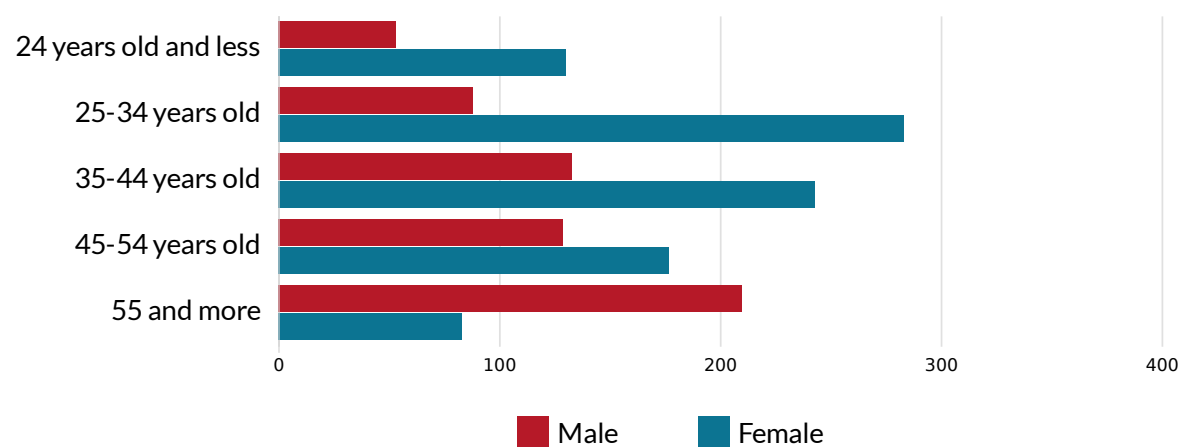

CZŁOPA SITE, WAŁECKI COUNTY - UNEMPLOYMENT STRUCTURE

total of 1178 registered unemployed in the county

Registered unemployed by sex

Człopa site - location in the county

Registered unemployed by work experience

Number of unemployed by age and sex

Registered unemployed by sex and time of being registered