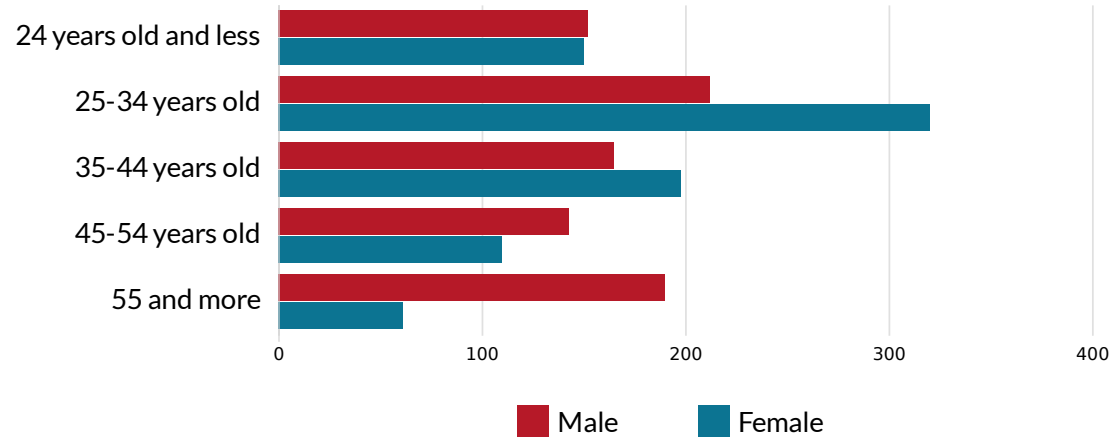

UŁĘŻ SITE, RYCKI COUNTY - UNEMPLOYMENT STRUCTURE

total of 1396 registered unemployed in the county

Registered unemployed by sex

Ułęż site - location in the county

Registered unemployed by work experience

Number of unemployed by age and sex

Registered unemployed by sex and time of being registered