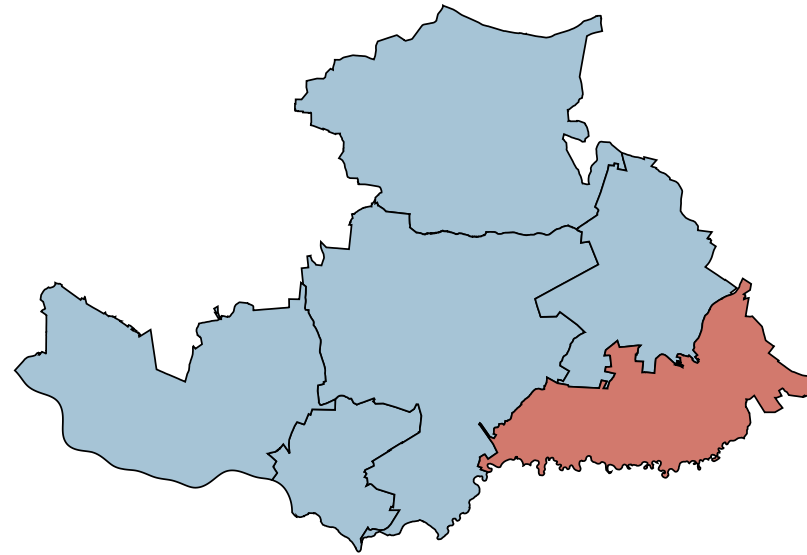

UŁĘŻ SITE, RYCKI COUNTY - UNEMPLOYMENT STRUCTURE

total of 1396 registered unemployed in the county

Registered unemployed by sex

Ułęż site - location in the county

Registered unemployed by work experience

Number of unemployed by age and sex

Registered unemployed by sex and time of being registered