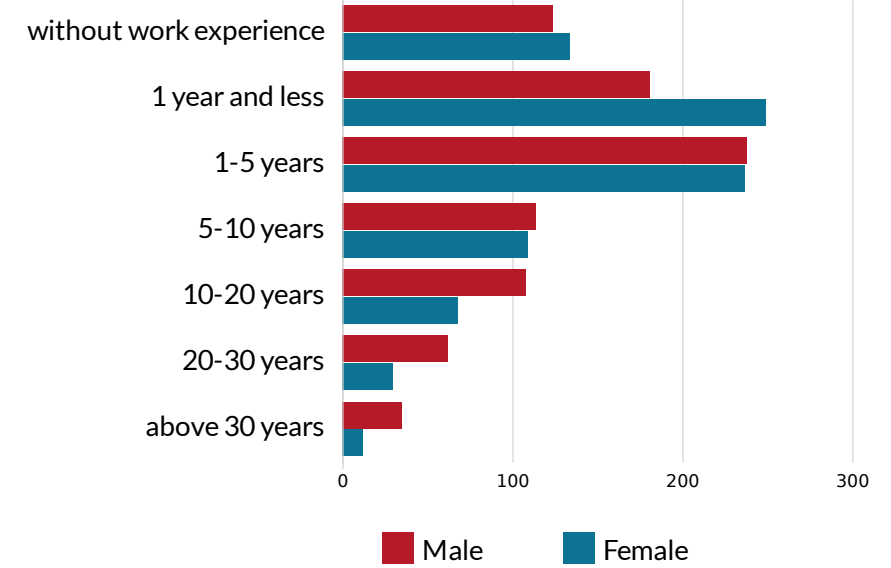

UŁĘŻ SITE, RYCKI COUNTY - UNEMPLOYMENT STRUCTURE

total of 1396 registered unemployed in the county

Registered unemployed by sex

Ułęż site - location in the county

Registered unemployed by work experience

Number of unemployed by age and sex

Registered unemployed by sex and time of being registered