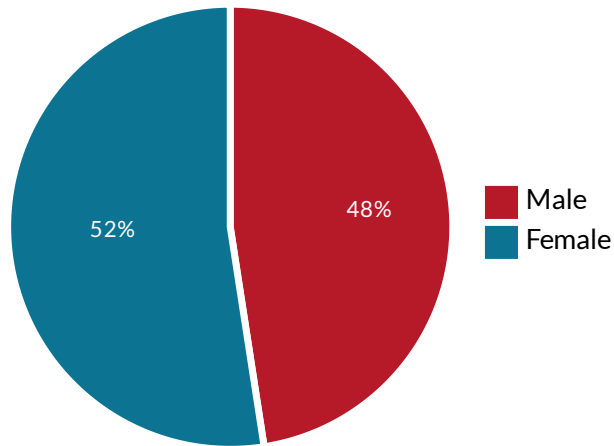

UŁĘŻ SITE, RYCKI COUNTY - UNEMPLOYMENT STRUCTURE

total of 1396 registered unemployed in the county

Registered unemployed by sex

Ułęż site - location in the county

Registered unemployed by work experience

Number of unemployed by age and sex

Registered unemployed by sex and time of being registered