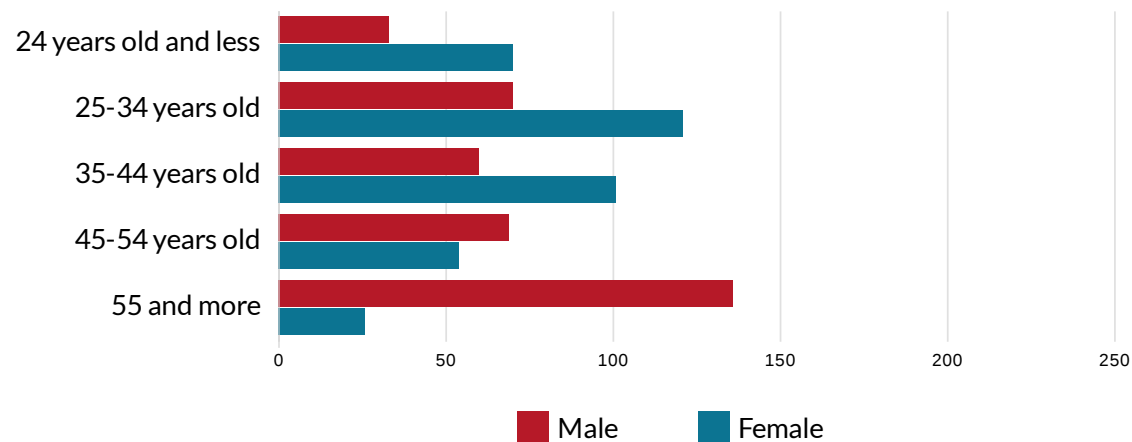

KRZESZYCE SITE, SULĘCIŃSKI COUNTY - UNEMPLOYMENT STRUCTURE

total of 614 registered unemployed in the county

Registered unemployed by sex

Krzeszyce site - location in the county

Registered unemployed by work experience

Number of unemployed by age and sex

Registered unemployed by sex and time of being registered