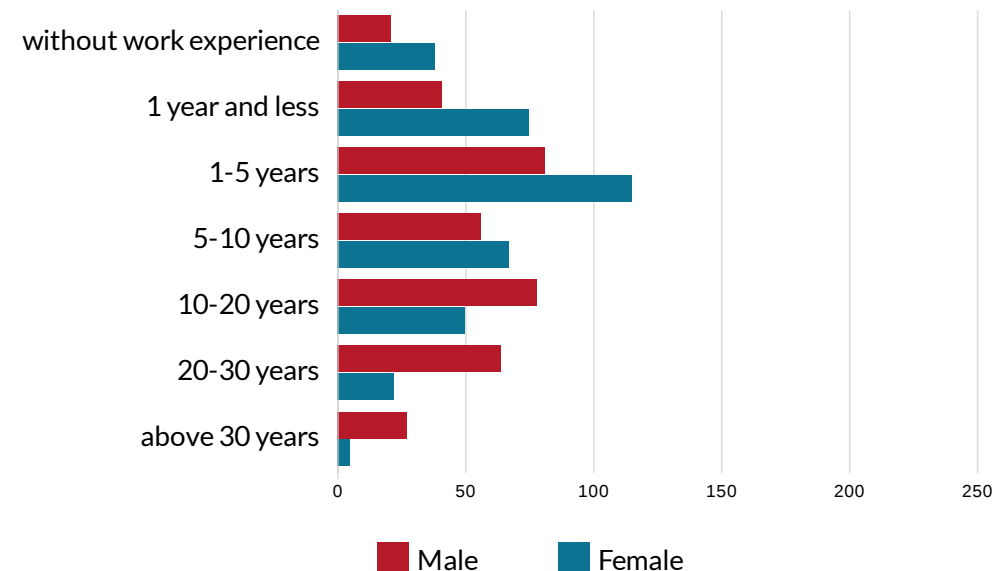

KRZESZYCE SITE, SULĘCIŃSKI COUNTY - UNEMPLOYMENT STRUCTURE

total of 614 registered unemployed in the county

Registered unemployed by sex

Krzeszyce site - location in the county

Registered unemployed by work experience

Number of unemployed by age and sex

Registered unemployed by sex and time of being registered