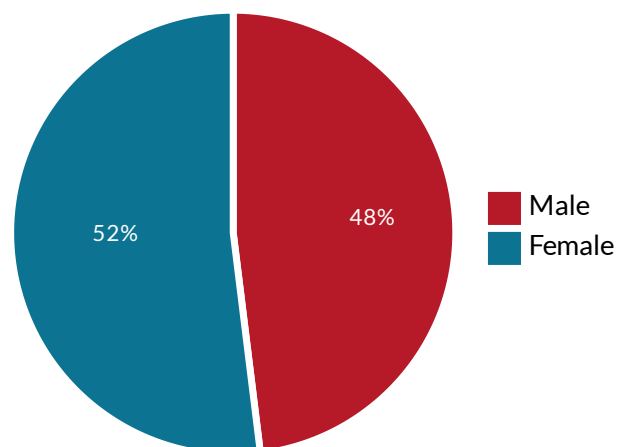

KRZESZYCE SITE, SULĘCIŃSKI COUNTY - UNEMPLOYMENT STRUCTURE

total of 614 registered unemployed in the county

Registered unemployed by sex

Krzeszyce site - location in the county

Registered unemployed by work experience

Number of unemployed by age and sex

Registered unemployed by sex and time of being registered