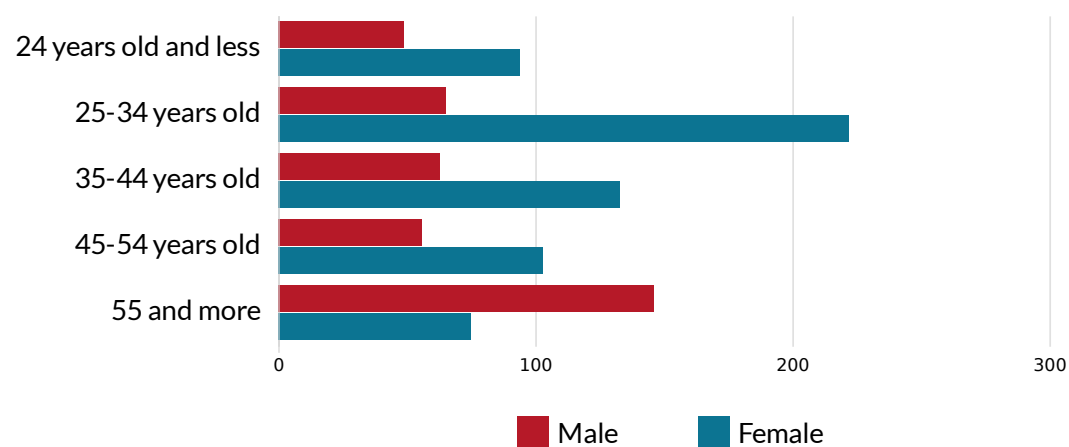

RUDNIKI SITE, OLESKI COUNTY - UNEMPLOYMENT STRUCTURE

total of 1190 registered unemployed in the county

Registered unemployed by sex

Rudniki site - location in the county

Registered unemployed by work experience

Number of unemployed by age and sex

Registered unemployed by sex and time of being registered