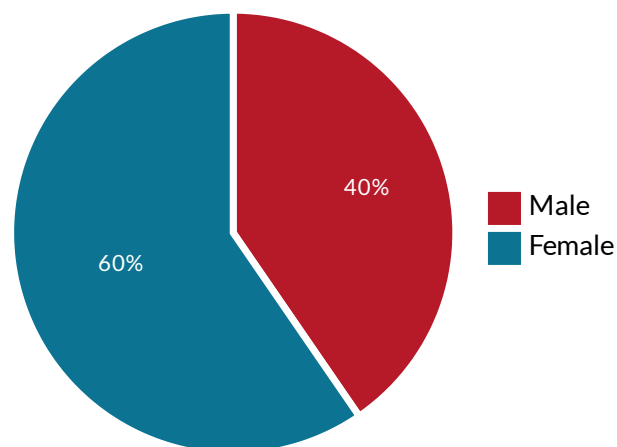

RUDNIKI SITE, OLESKI COUNTY - UNEMPLOYMENT STRUCTURE

total of 1190 registered unemployed in the county

Registered unemployed by sex

Rudniki site - location in the county

Registered unemployed by work experience

Number of unemployed by age and sex

Registered unemployed by sex and time of being registered