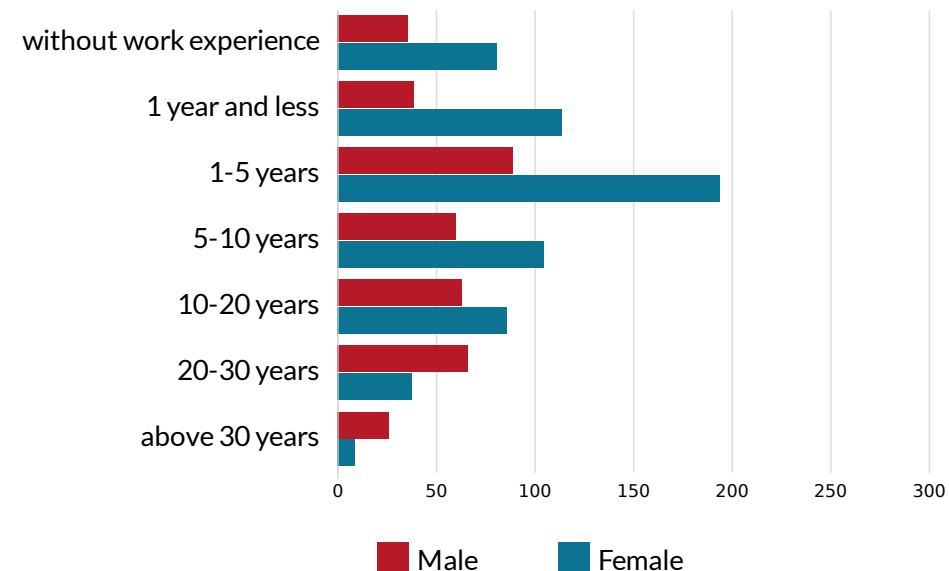

RUDNIKI SITE, OLESKI COUNTY - UNEMPLOYMENT STRUCTURE

total of 1190 registered unemployed in the county

Registered unemployed by sex

Rudniki site - location in the county

Registered unemployed by work experience

Number of unemployed by age and sex

Registered unemployed by sex and time of being registered