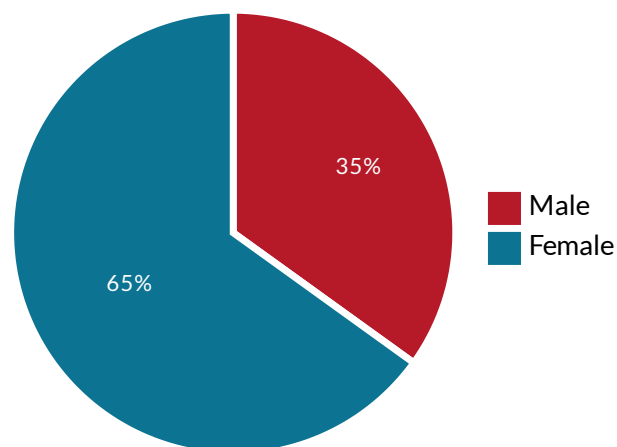

RUMIA SITE, WEJHEROWSKI COUNTY - UNEMPLOYMENT STRUCTURE

total of 4225 registered unemployed in the county

Registered unemployed by sex

Rumia site - location in the county

Registered unemployed by work experience

Number of unemployed by age and sex

Registered unemployed by sex and time of being registered