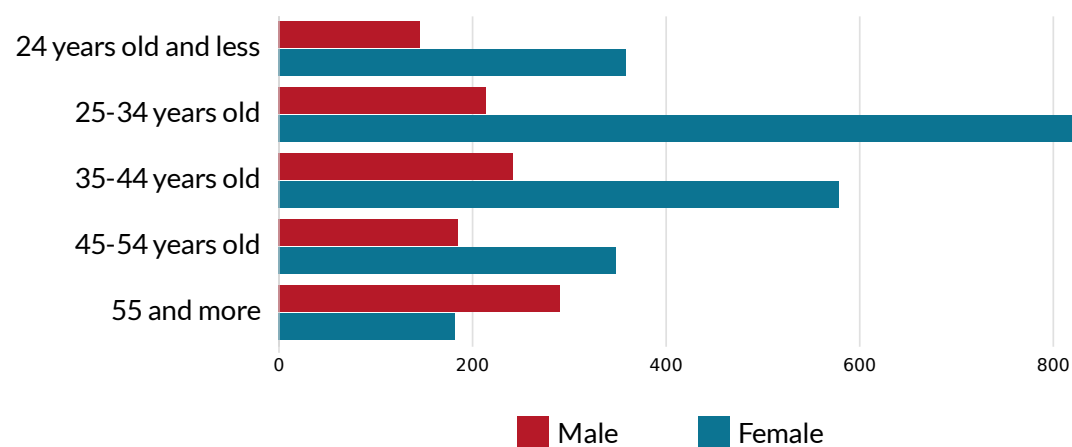

RUMIA SITE, WEJHEROWSKI COUNTY - UNEMPLOYMENT STRUCTURE

total of 4225 registered unemployed in the county

Registered unemployed by sex

Rumia site - location in the county

Registered unemployed by work experience

Number of unemployed by age and sex

Registered unemployed by sex and time of being registered