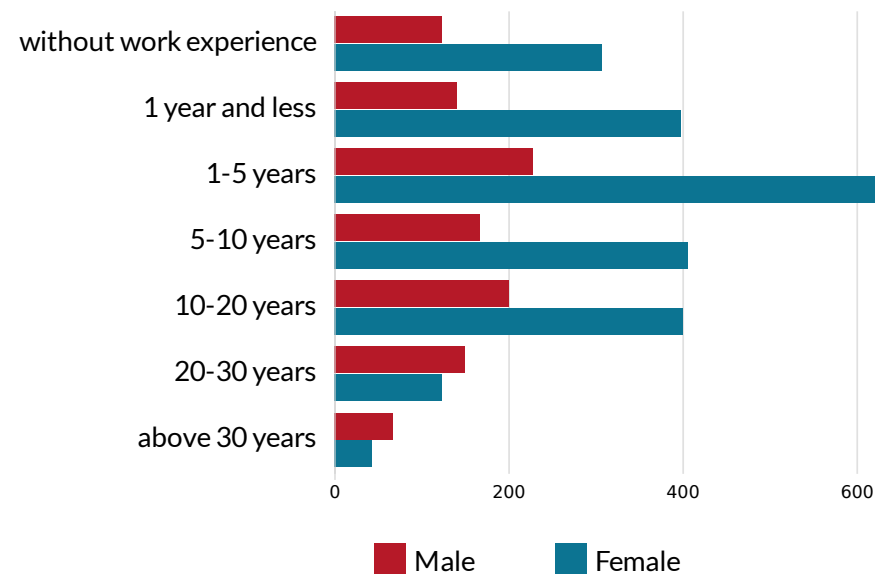

RUMIA SITE, WEJHEROWSKI COUNTY - UNEMPLOYMENT STRUCTURE

total of 4225 registered unemployed in the county

Registered unemployed by sex

Rumia site - location in the county

Registered unemployed by work experience

Number of unemployed by age and sex

Registered unemployed by sex and time of being registered