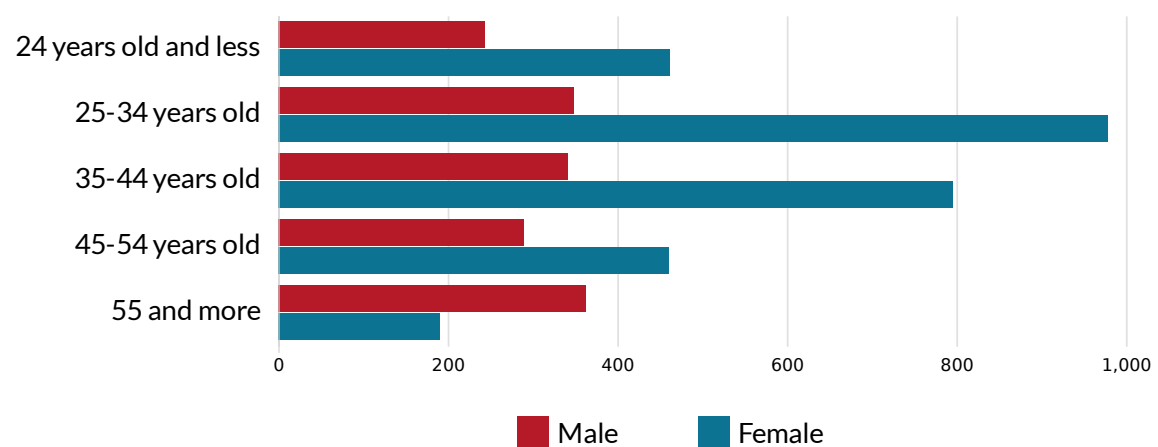

# RUMIA SITE, WEJHEROWSKI COUNTY - UNEMPLOYMENT STRUCTURE

total of 3604 registered unemployed in the county

Registered unemployed by sex

Rumia site - location in the county

Registered unemployed by work experience

Number of unemployed by age and sex

Registered unemployed by sex and time of being registered