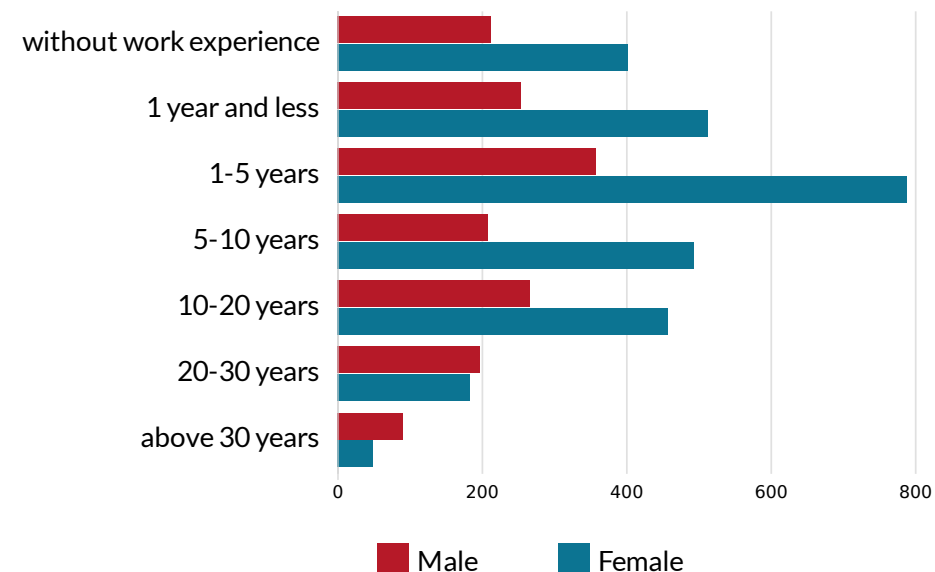

# RUMIA SITE, WEJHEROWSKI COUNTY - UNEMPLOYMENT STRUCTURE

total of 3604 registered unemployed in the county

Registered unemployed by sex

Rumia site - location in the county

Registered unemployed by work experience

Number of unemployed by age and sex

Registered unemployed by sex and time of being registered