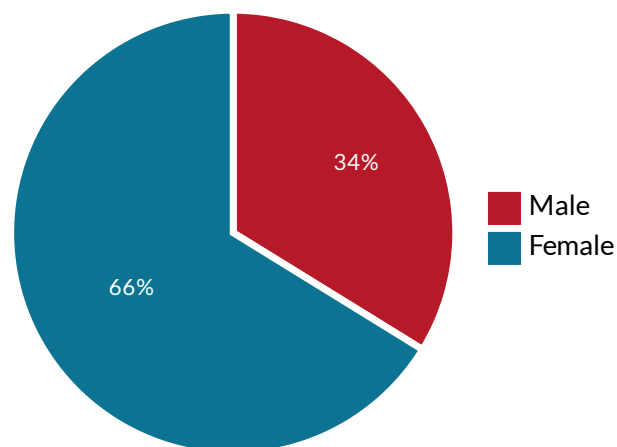

# RUMIA SITE, WEJHEROWSKI COUNTY - UNEMPLOYMENT STRUCTURE

total of 3604 registered unemployed in the county

Registered unemployed by sex

Rumia site - location in the county

Registered unemployed by work experience

Number of unemployed by age and sex

Registered unemployed by sex and time of being registered