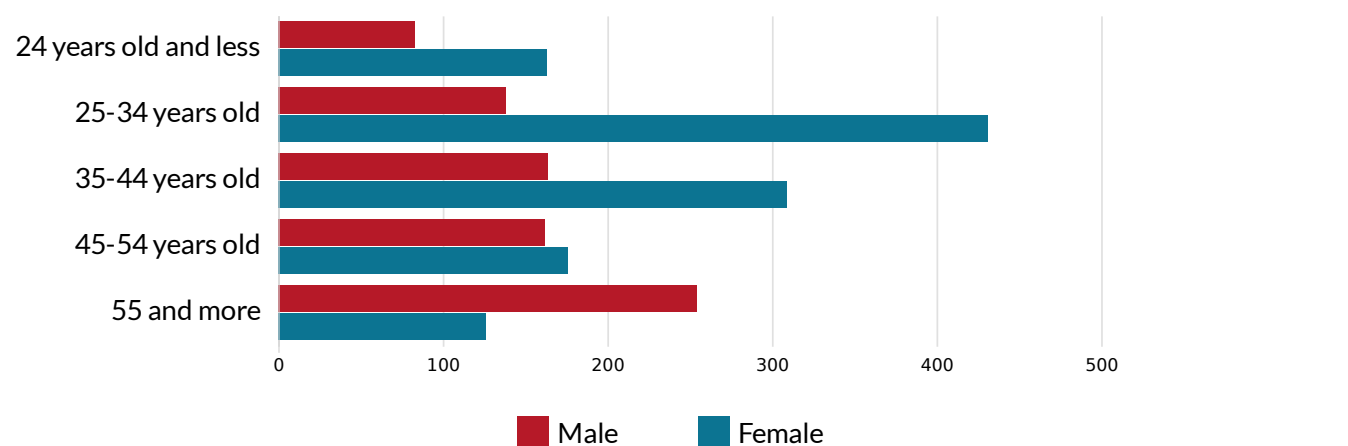

NĘDZA SITE, RACIBORSKI COUNTY - UNEMPLOYMENT STRUCTURE

total of 1963 registered unemployed in the county

Registered unemployed by sex

Nędza site - location in the county

Registered unemployed by work experience

Number of unemployed by age and sex

Registered unemployed by sex and time of being registered