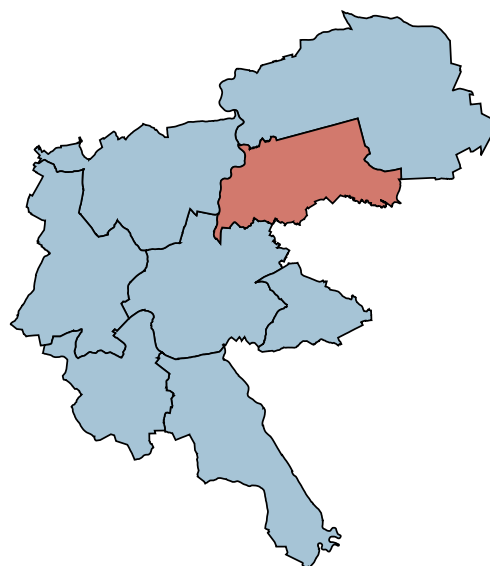

NĘDZA SITE, RACIBORSKI COUNTY - UNEMPLOYMENT STRUCTURE

total of 1963 registered unemployed in the county

Registered unemployed by sex

Nędza site - location in the county

Registered unemployed by work experience

Number of unemployed by age and sex

Registered unemployed by sex and time of being registered