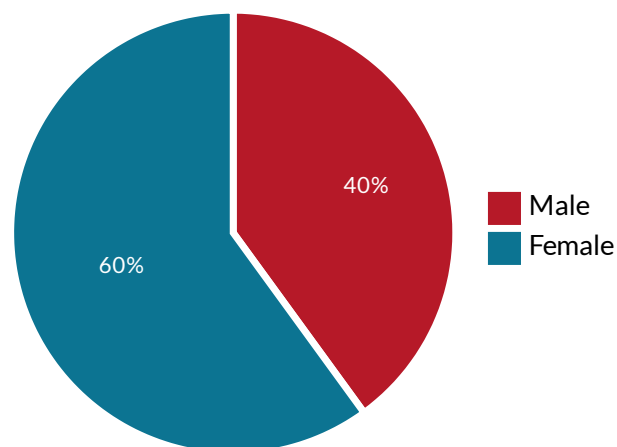

NĘDZA SITE, RACIBORSKI COUNTY - UNEMPLOYMENT STRUCTURE

total of 1963 registered unemployed in the county

Registered unemployed by sex

Nędza site - location in the county

Registered unemployed by work experience

Number of unemployed by age and sex

Registered unemployed by sex and time of being registered