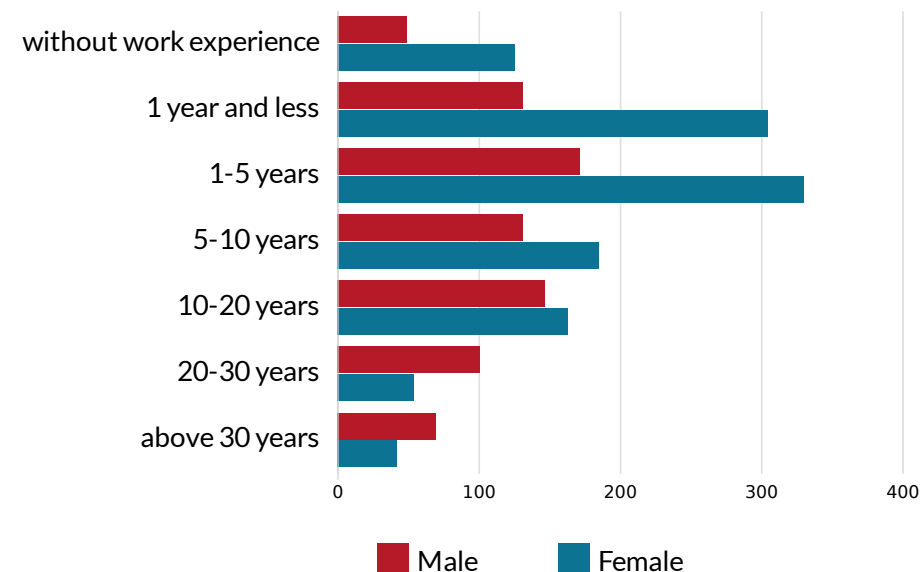

NĘDZA SITE, RACIBORSKI COUNTY - UNEMPLOYMENT STRUCTURE

total of 1963 registered unemployed in the county

Registered unemployed by sex

Nędza site - location in the county

Registered unemployed by work experience

Number of unemployed by age and sex

Registered unemployed by sex and time of being registered