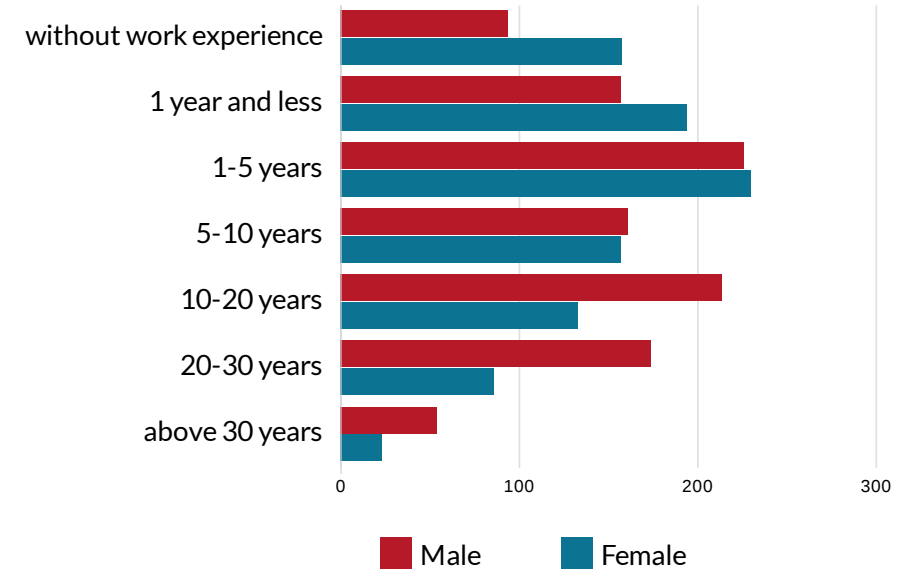

PIECKI SITE, MRAĞOWSKI COUNTY - UNEMPLOYMENT STRUCTURE

total of 2061 registered unemployed in the county

Registered unemployed by sex

Piecki site - location in the county

Registered unemployed by work experience

Number of unemployed by age and sex

Registered unemployed by sex and time of being registered