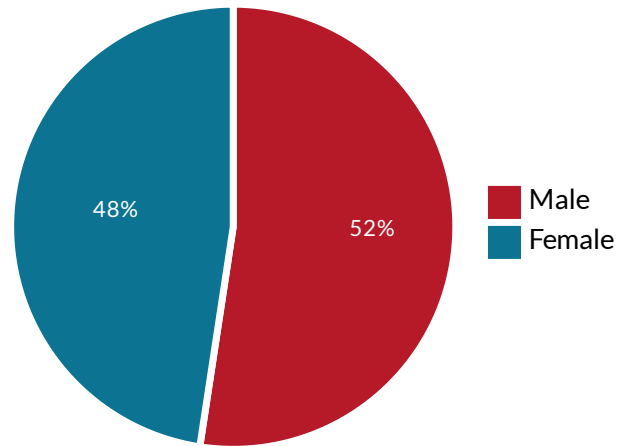

PIECKI SITE, MRAĞOWSKI COUNTY - UNEMPLOYMENT STRUCTURE

total of 2061 registered unemployed in the county

Registered unemployed by sex

Piecki site - location in the county

Registered unemployed by work experience

Number of unemployed by age and sex

Registered unemployed by sex and time of being registered