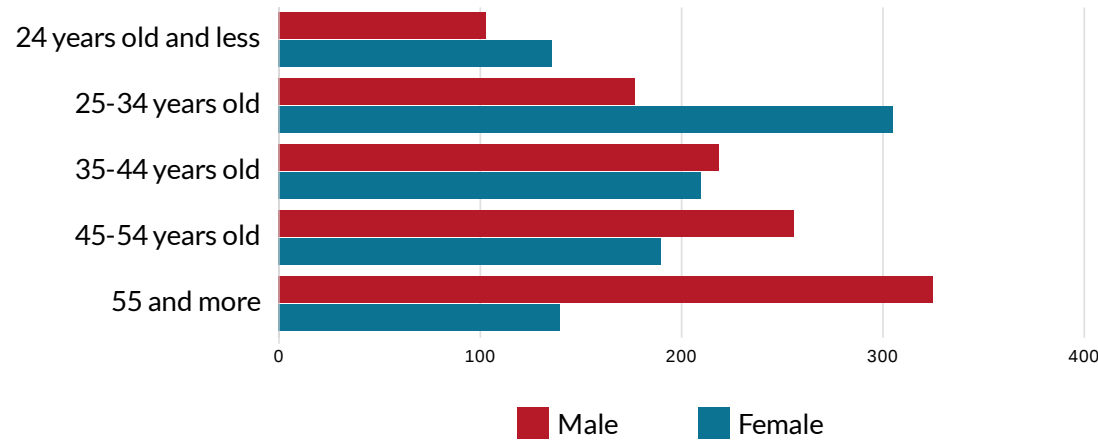

PIECKI SITE, MRAĞOWSKI COUNTY - UNEMPLOYMENT STRUCTURE

total of 2061 registered unemployed in the county

Registered unemployed by sex

Piecki site - location in the county

Registered unemployed by work experience

Number of unemployed by age and sex

Registered unemployed by sex and time of being registered