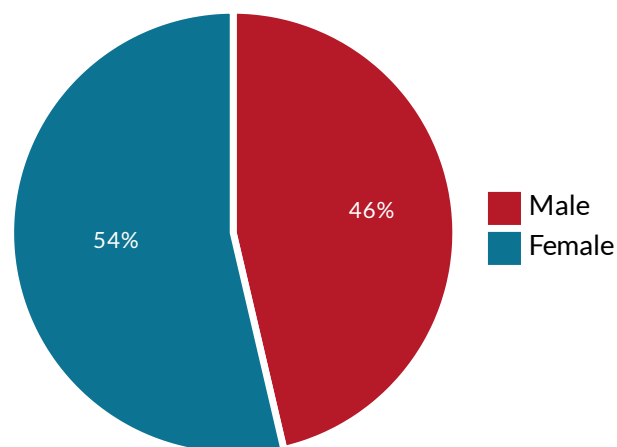

# DĄBROWA GÓRNICZA SITE, DĄBROWA GÓRNICZA COUNTY - UNEMPLOYMENT STRUCTURE

total of 2898 registered unemployed in the county

Registered unemployed by sex

Dąbrowa Górnicza site - location in the county

Registered unemployed by work experience

Number of unemployed by age and sex

Registered unemployed by sex and time of being registered