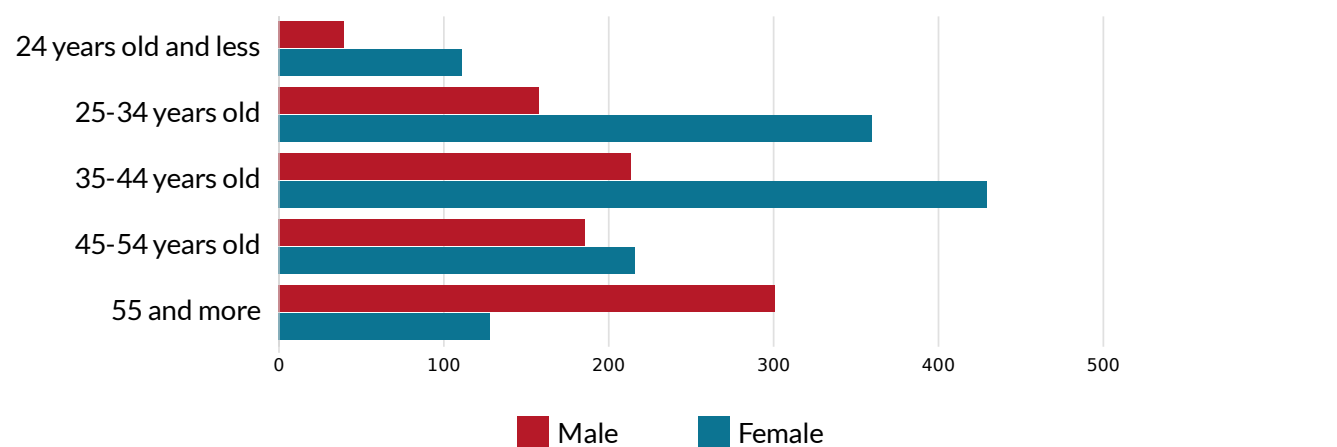

# DĄBROWA GÓRNICZA SITE, DĄBROWA GÓRNICZA COUNTY - UNEMPLOYMENT STRUCTURE

total of 2898 registered unemployed in the county

Registered unemployed by sex

Dąbrowa Górnicza site - location in the county

Registered unemployed by work experience

Number of unemployed by age and sex

Registered unemployed by sex and time of being registered