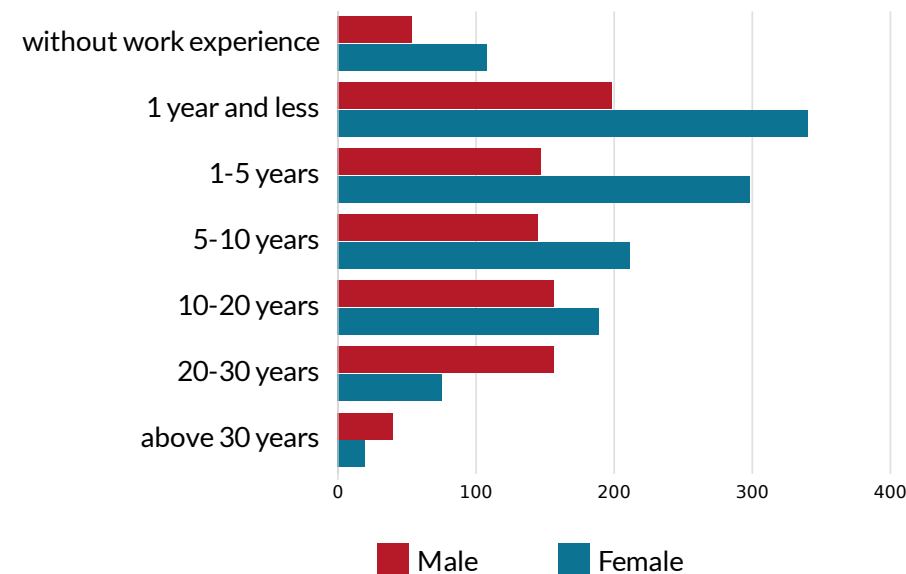

# DĄBROWA GÓRNICZA SITE, DĄBROWA GÓRNICZA COUNTY - UNEMPLOYMENT STRUCTURE

total of 2898 registered unemployed in the county

Registered unemployed by sex

Dąbrowa Górnicza site - location in the county

Registered unemployed by work experience

Number of unemployed by age and sex

Registered unemployed by sex and time of being registered