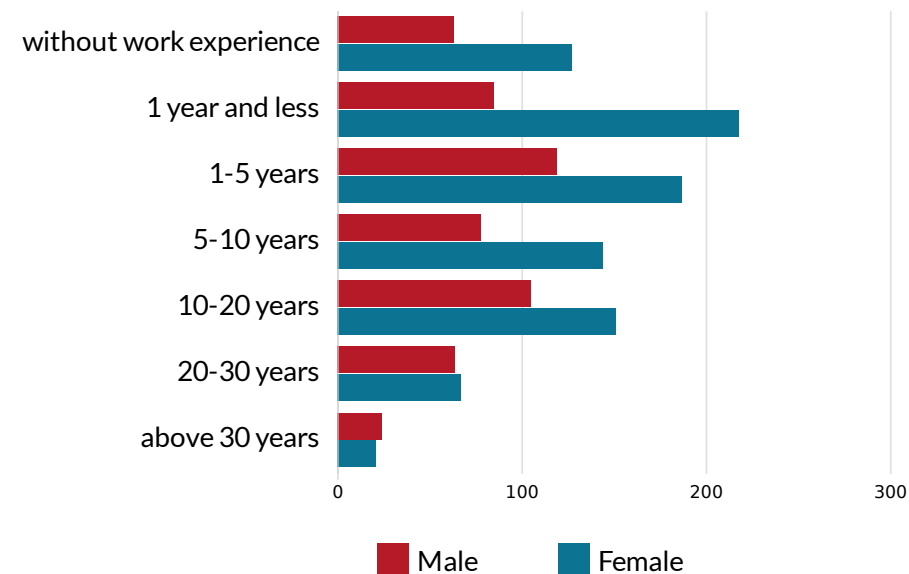

RUDA ŚLĄSKA SITE, RUDA ŚLĄSKA COUNTY - UNEMPLOYMENT STRUCTURE

total of 1172 registered unemployed in the county

Registered unemployed by sex

Ruda Śląska site - location in the county

Registered unemployed by work experience

Number of unemployed by age and sex

Registered unemployed by sex and time of being registered