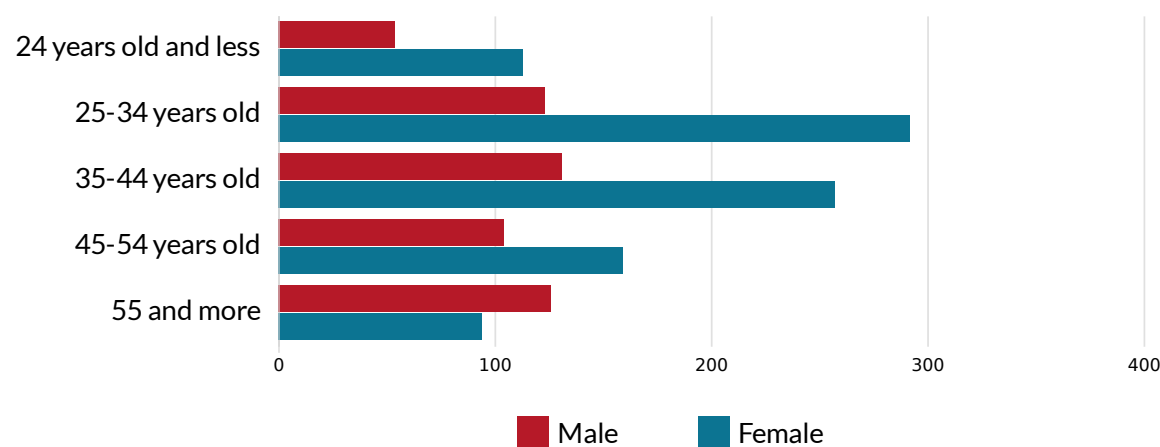

RUDA ŚLĄSKA SITE, RUDA ŚLĄSKA COUNTY - UNEMPLOYMENT STRUCTURE

total of 1172 registered unemployed in the county

Registered unemployed by sex

Ruda Śląska site - location in the county

Registered unemployed by work experience

Number of unemployed by age and sex

Registered unemployed by sex and time of being registered