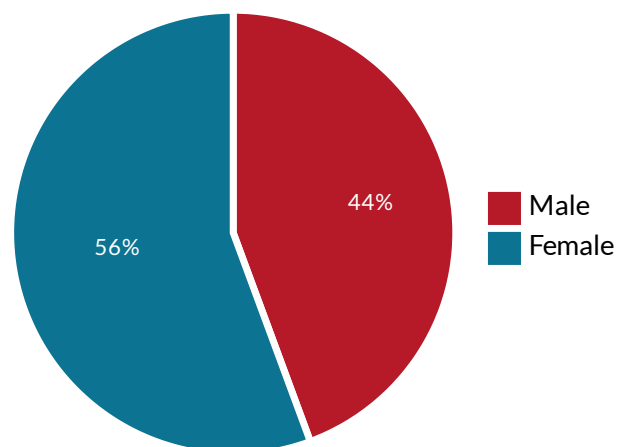

RUDA ŚLĄSKA SITE, RUDA ŚLĄSKA COUNTY - UNEMPLOYMENT STRUCTURE

total of 1172 registered unemployed in the county

Registered unemployed by sex

Ruda Śląska site - location in the county

Registered unemployed by work experience

Number of unemployed by age and sex

Registered unemployed by sex and time of being registered