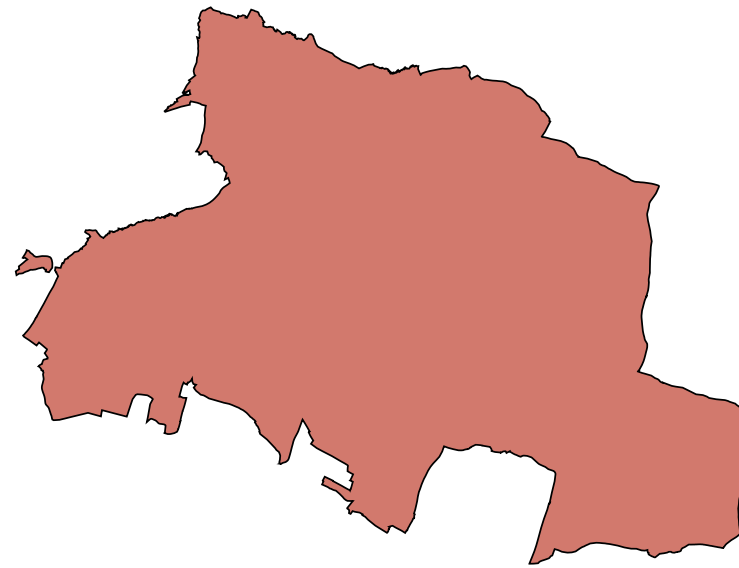

ŻORY SITE, ŻORY COUNTY - UNEMPLOYMENT STRUCTURE

total of 891 registered unemployed in the county

Registered unemployed by sex

Żory site - location in the county

Registered unemployed by work experience

Number of unemployed by age and sex