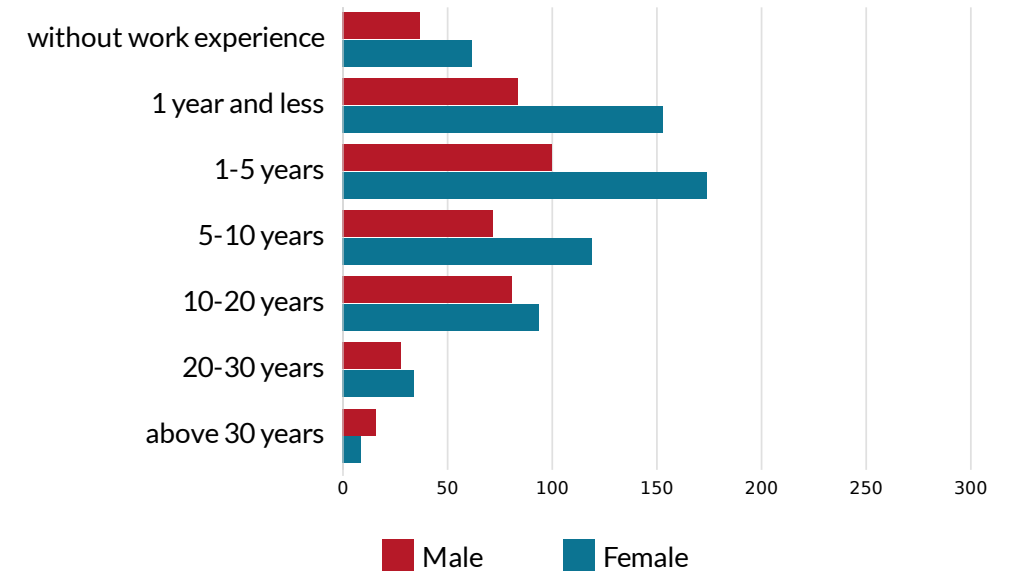

ŻORY SITE, ŻORY COUNTY - UNEMPLOYMENT STRUCTURE

total of 891 registered unemployed in the county

Registered unemployed by sex

Żory site - location in the county

Registered unemployed by work experience

Number of unemployed by age and sex

Registered unemployed by sex and time of being registered