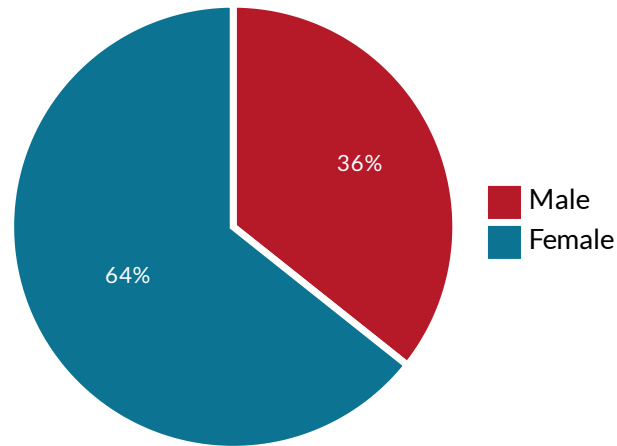

ŻORY SITE, ŻORY COUNTY - UNEMPLOYMENT STRUCTURE

total of 891 registered unemployed in the county

Registered unemployed by sex

Żory site - location in the county

Registered unemployed by work experience

Number of unemployed by age and sex

Registered unemployed by sex and time of being registered