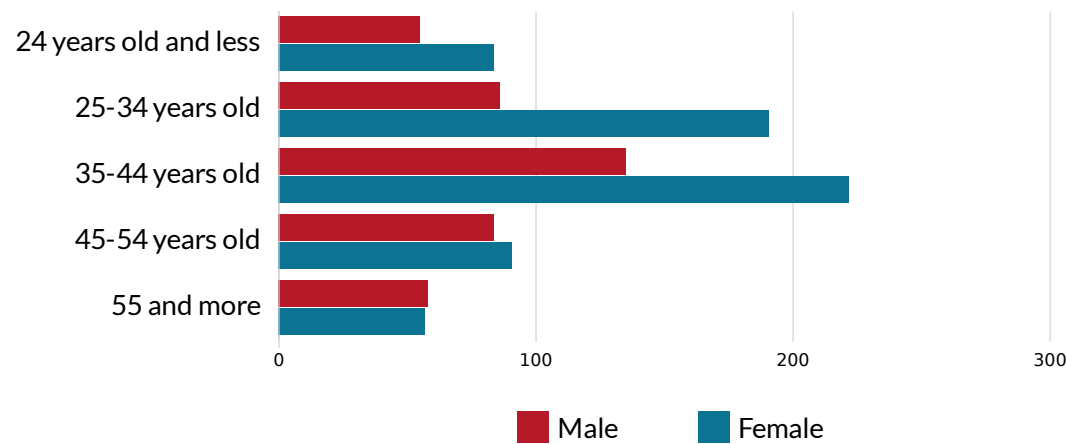

ŻORY SITE, ŻORY COUNTY - UNEMPLOYMENT STRUCTURE

total of 891 registered unemployed in the county

Registered unemployed by sex

Żory site - location in the county

Registered unemployed by work experience

Number of unemployed by age and sex

Registered unemployed by sex and time of being registered