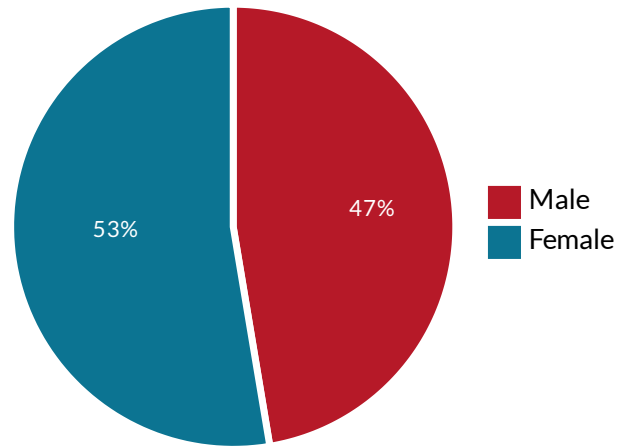

BARTOSZYCE SITE, BARTOSZYCKI COUNTY - UNEMPLOYMENT STRUCTURE

total of 4273 registered unemployed in the county

Registered unemployed by sex

Bartoszyce site - location in the county

Registered unemployed by work experience

Number of unemployed by age and sex

Registered unemployed by sex and time of being registered