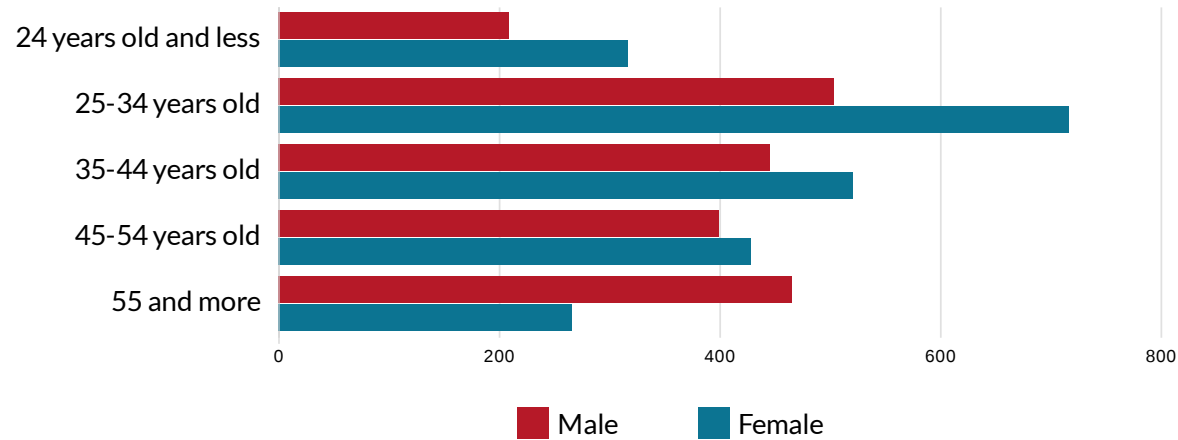

BARTOSZYCE SITE, BARTOSZYCKI COUNTY - UNEMPLOYMENT STRUCTURE

total of 4273 registered unemployed in the county

Registered unemployed by sex

Bartoszyce site - location in the county

Registered unemployed by work experience

Number of unemployed by age and sex

Registered unemployed by sex and time of being registered