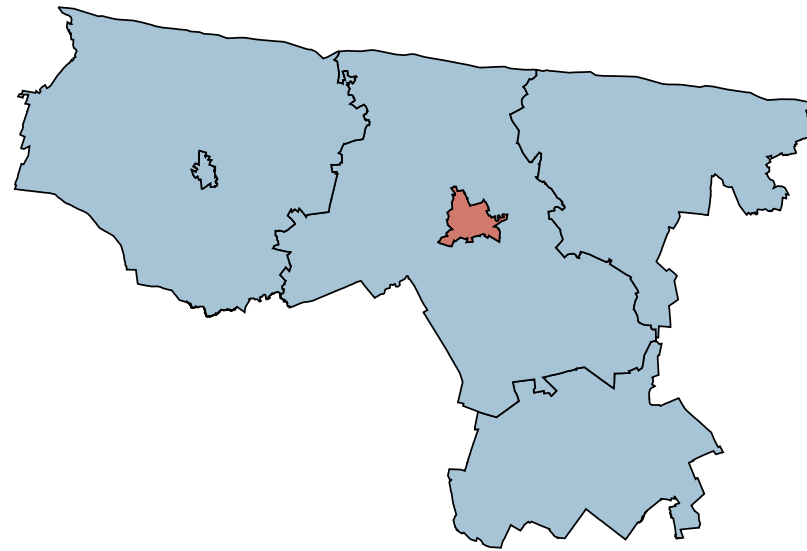

BARTOSZYCE SITE, BARTOSZYCKI COUNTY - UNEMPLOYMENT STRUCTURE

total of 4273 registered unemployed in the county

Registered unemployed by sex

Bartoszyce site - location in the county

Registered unemployed by work experience

Number of unemployed by age and sex

Registered unemployed by sex and time of being registered