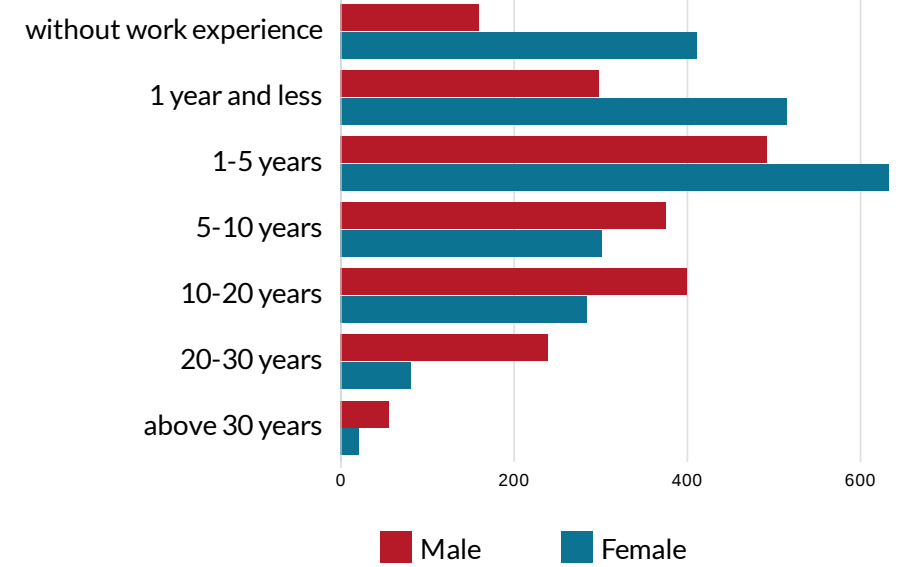

BARTOSZYCE SITE, BARTOSZYCKI COUNTY - UNEMPLOYMENT STRUCTURE

total of 4273 registered unemployed in the county

Registered unemployed by sex

Bartoszyce site - location in the county

Registered unemployed by work experience

Number of unemployed by age and sex

Registered unemployed by sex and time of being registered