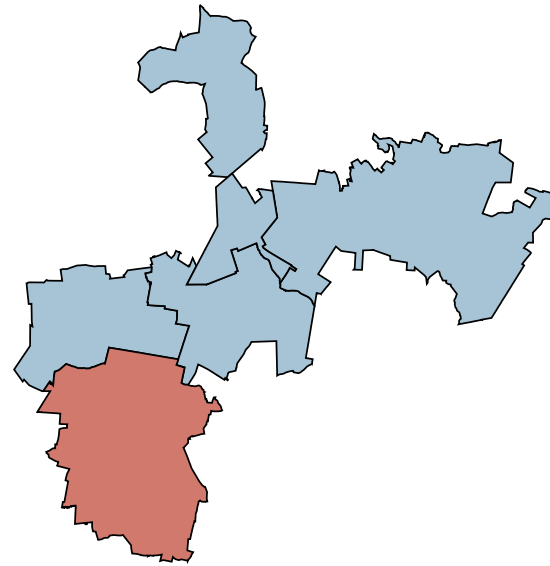

TUSZYN SITE, ŁÓDZKI WSCHODNI COUNTY - UNEMPLOYMENT STRUCTURE

total of 1761 registered unemployed in the county

Registered unemployed by sex

Tuszyn site - location in the county

Registered unemployed by work experience

Number of unemployed by age and sex

Registered unemployed by sex and time of being registered