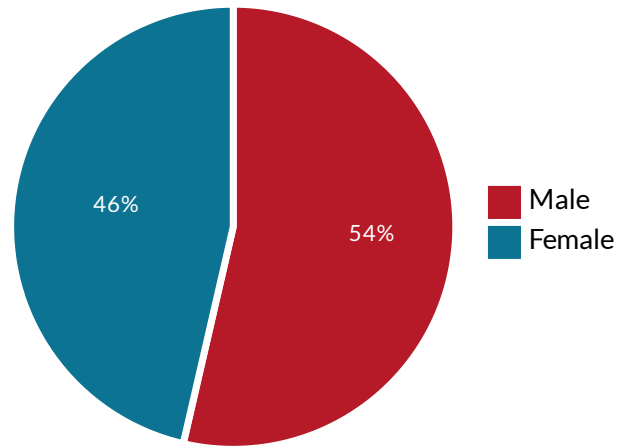

TUSZYN SITE, ŁÓDZKI WSCHODNI COUNTY - UNEMPLOYMENT STRUCTURE

total of 1761 registered unemployed in the county

Registered unemployed by sex

Tuszyn site - location in the county

Registered unemployed by work experience

Number of unemployed by age and sex

Registered unemployed by sex and time of being registered