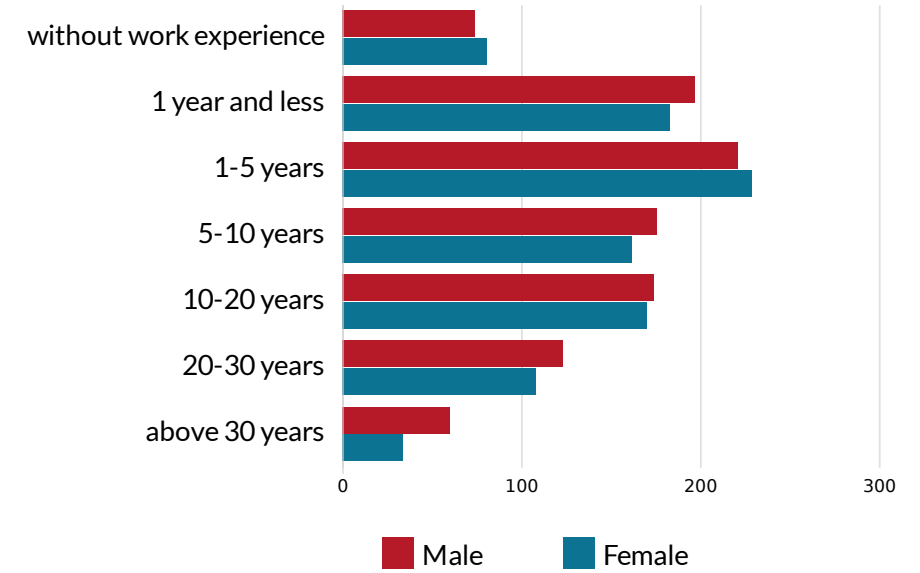

TUSZYN SITE, ŁÓDZKI WSCHODNI COUNTY - UNEMPLOYMENT STRUCTURE

total of 1761 registered unemployed in the county

Registered unemployed by sex

Tuszyn site - location in the county

Registered unemployed by work experience

Number of unemployed by age and sex

Registered unemployed by sex and time of being registered