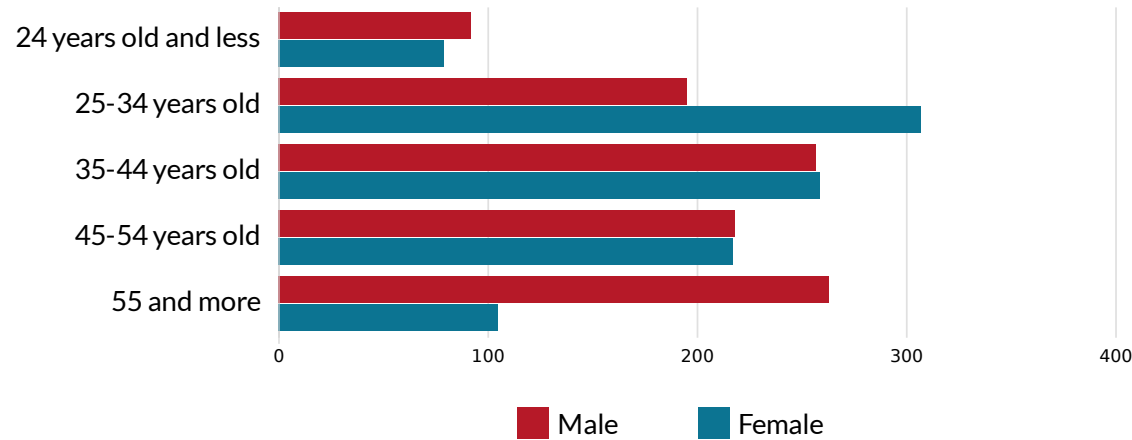

TUSZYN SITE, ŁÓDZKI WSCHODNI COUNTY - UNEMPLOYMENT STRUCTURE

total of 1761 registered unemployed in the county

Registered unemployed by sex

Tuszyn site - location in the county

Registered unemployed by work experience

Number of unemployed by age and sex

Registered unemployed by sex and time of being registered