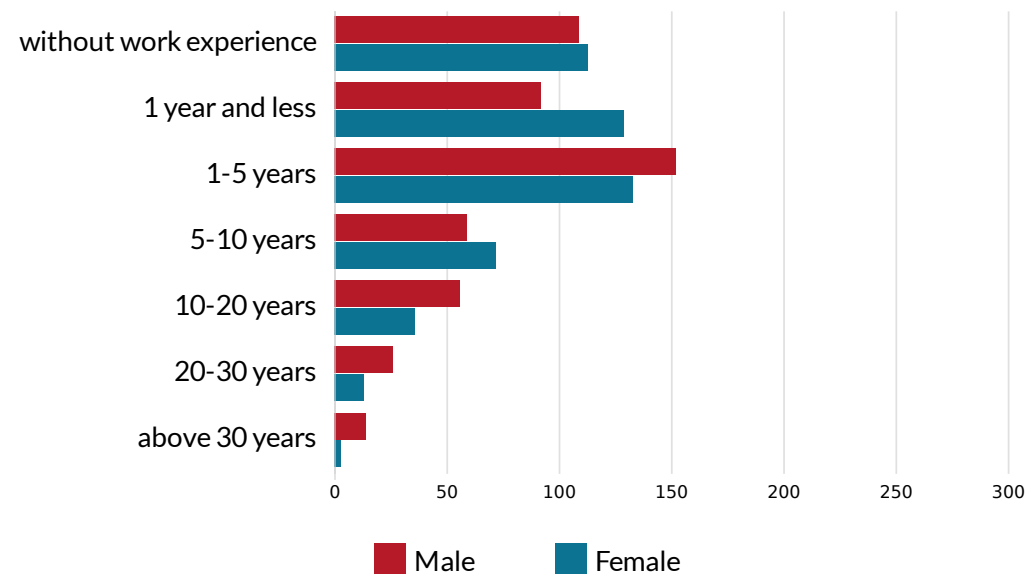

# NOWE BRZESKO SITE, PROSZOWICKI COUNTY - UNEMPLOYMENT STRUCTURE

total of 840 registered unemployed in the county

Registered unemployed by sex

Nowe Brzesko site - location in the county

Registered unemployed by work experience

Number of unemployed by age and sex

Registered unemployed by sex and time of being registered