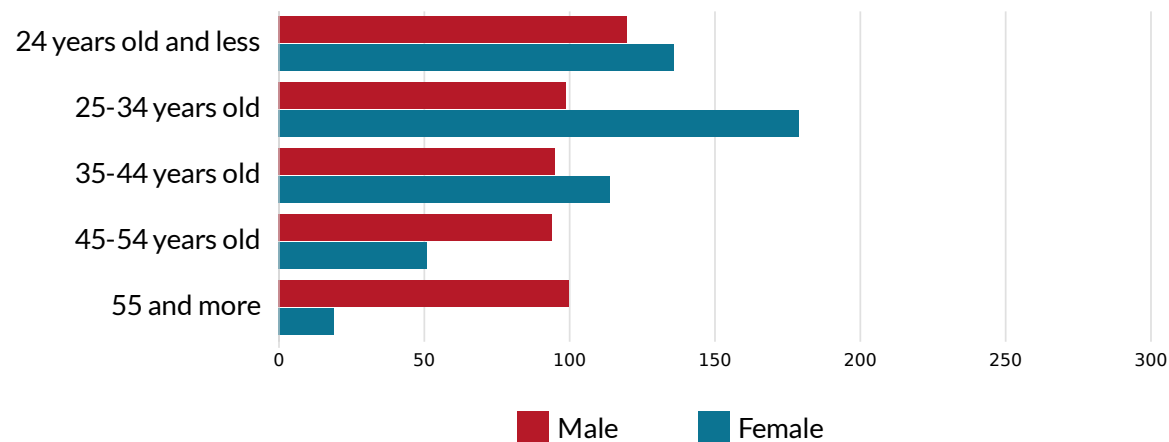

# NOWE BRZESKO SITE, PROSZOWICKI COUNTY - UNEMPLOYMENT STRUCTURE

total of 840 registered unemployed in the county

Registered unemployed by sex

Nowe Brzesko site - location in the county

Registered unemployed by work experience

Number of unemployed by age and sex

Registered unemployed by sex and time of being registered