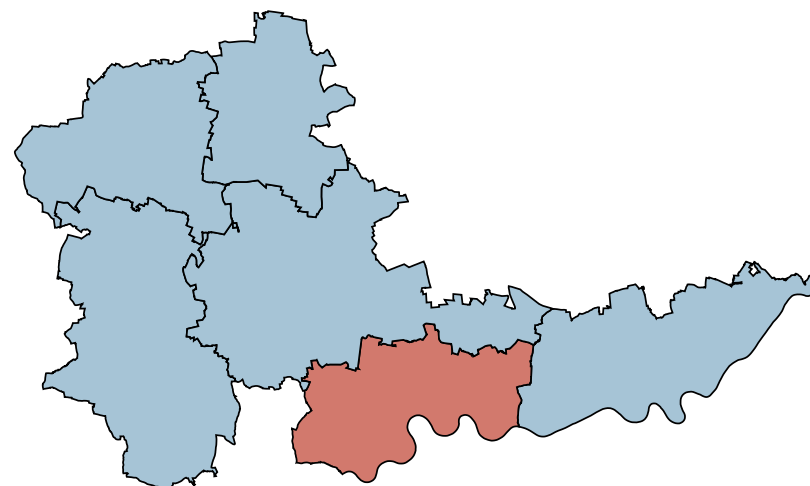

# NOWE BRZESKO SITE, PROSZOWICKI COUNTY - UNEMPLOYMENT STRUCTURE

total of 840 registered unemployed in the county

Registered unemployed by sex

Nowe Brzesko site - location in the county

Registered unemployed by work experience

Number of unemployed by age and sex

Registered unemployed by sex and time of being registered