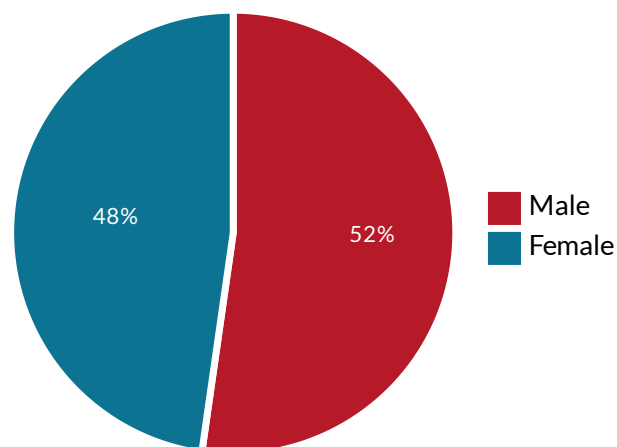

# NOWE BRZESKO SITE, PROSZOWICKI COUNTY - UNEMPLOYMENT STRUCTURE

total of 840 registered unemployed in the county

Registered unemployed by sex

Nowe Brzesko site - location in the county

Registered unemployed by work experience

Number of unemployed by age and sex

Registered unemployed by sex and time of being registered