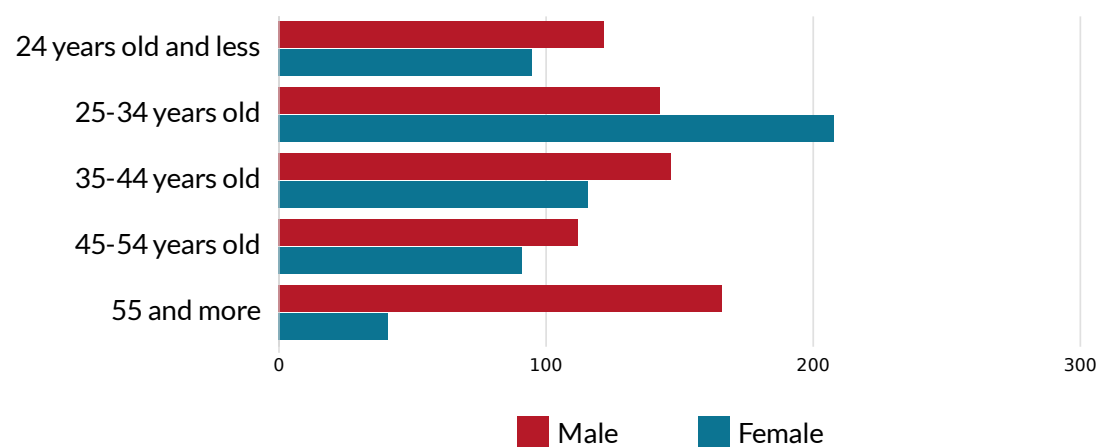

BIAŁOBRZEGI SITE, BIAŁOBRZESKI COUNTY - UNEMPLOYMENT STRUCTURE

total of 1045 registered unemployed in the county

Registered unemployed by sex

Białobrzegi site - location in the county

Registered unemployed by work experience

Number of unemployed by age and sex

Registered unemployed by sex and time of being registered