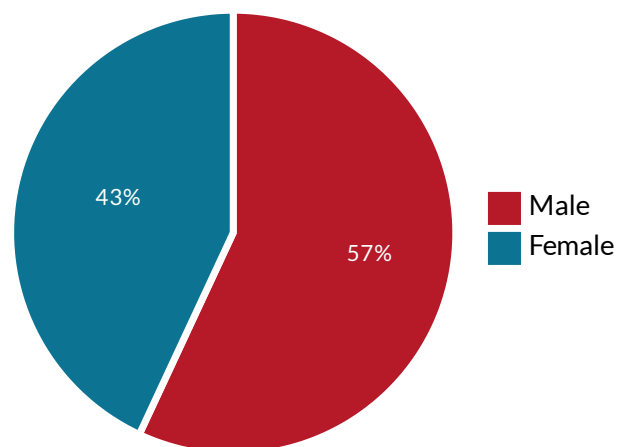

BIAŁOBRZEGI SITE, BIAŁOBRZESKI COUNTY - UNEMPLOYMENT STRUCTURE

total of 1045 registered unemployed in the county

Registered unemployed by sex

Białobrzegi site - location in the county

Registered unemployed by work experience

Number of unemployed by age and sex

Registered unemployed by sex and time of being registered