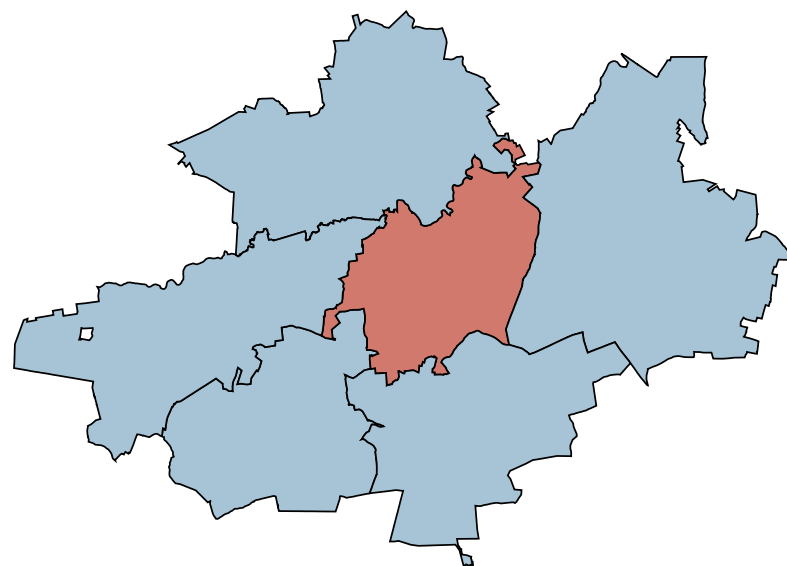

BIAŁOBRZEGI SITE, BIAŁOBRZESKI COUNTY - UNEMPLOYMENT STRUCTURE

total of 956 registered unemployed in the county

Registered unemployed by sex

Białobrzegi site - location in the county

Registered unemployed by work experience

Number of unemployed by age and sex

Registered unemployed by sex and time of being registered