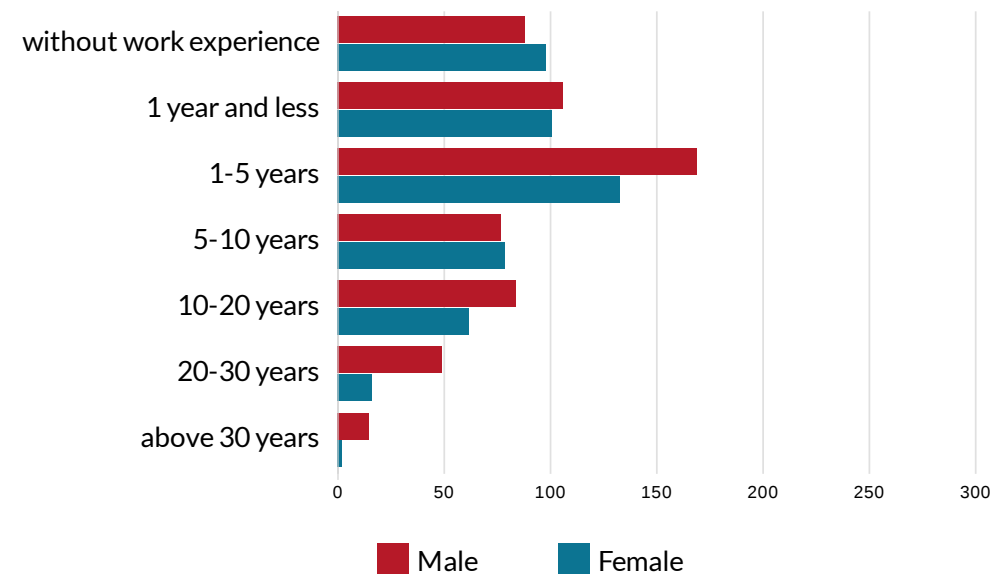

BIAŁOBRZEGI SITE, BIAŁOBRZESKI COUNTY - UNEMPLOYMENT STRUCTURE

total of 956 registered unemployed in the county

Registered unemployed by sex

Białobrzegi site - location in the county

Registered unemployed by work experience

Number of unemployed by age and sex

Registered unemployed by sex and time of being registered