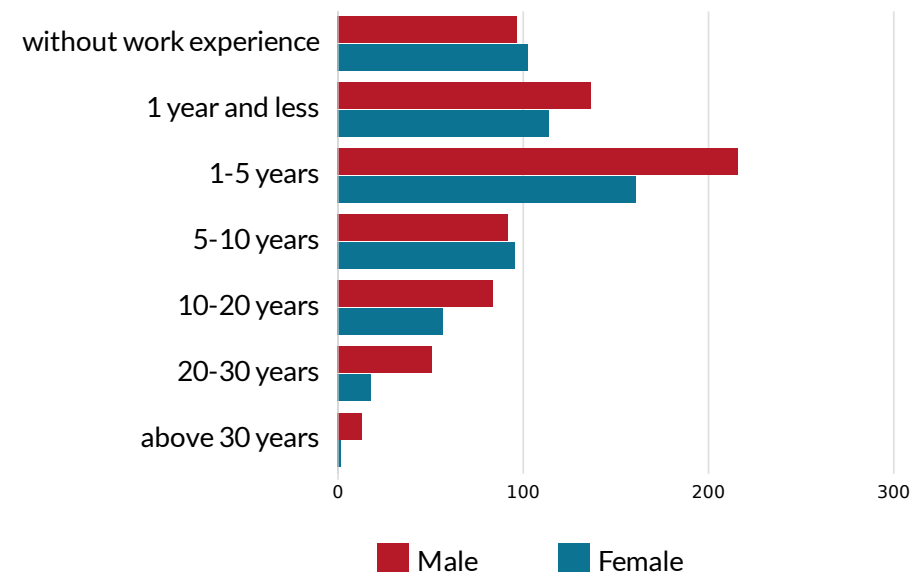

BIAŁOBRZEGI SITE, BIAŁOBRZESKI COUNTY - UNEMPLOYMENT STRUCTURE

total of 1045 registered unemployed in the county

Registered unemployed by sex

Białobrzegi site - location in the county

Registered unemployed by work experience

Number of unemployed by age and sex

Registered unemployed by sex and time of being registered