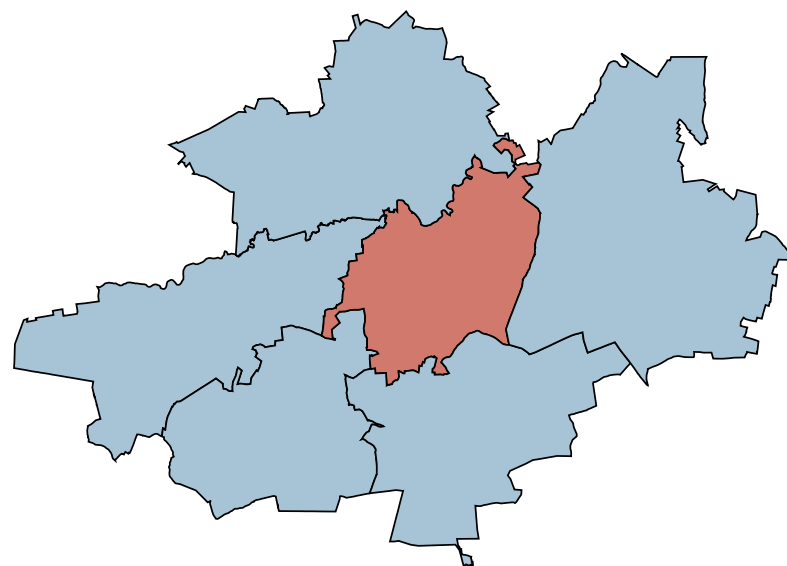

BIAŁOBRZEGI SITE, BIAŁOBRZESKI COUNTY - UNEMPLOYMENT STRUCTURE

total of 1045 registered unemployed in the county

Registered unemployed by sex

Białobrzegi site - location in the county

Registered unemployed by work experience

Number of unemployed by age and sex

Registered unemployed by sex and time of being registered