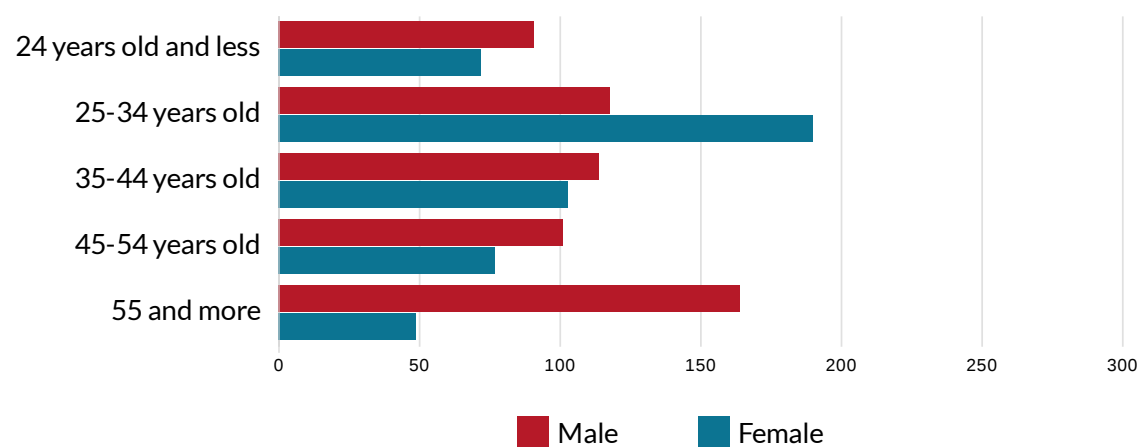

BIAŁOBRZEGI SITE, BIAŁOBRZESKI COUNTY - UNEMPLOYMENT STRUCTURE

total of 956 registered unemployed in the county

Registered unemployed by sex

Białobrzegi site - location in the county

Registered unemployed by work experience

Number of unemployed by age and sex

Registered unemployed by sex and time of being registered