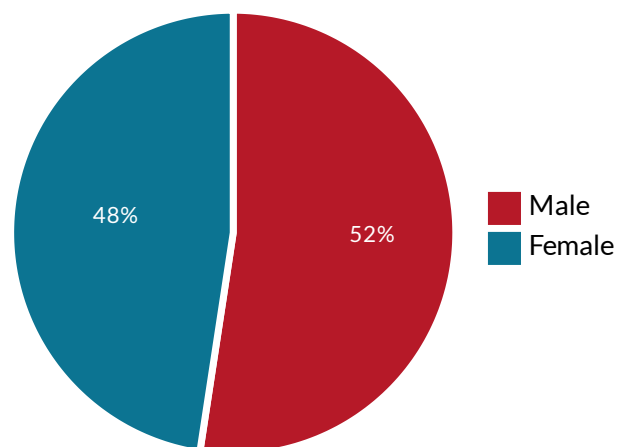

BIAŁOBRZEGI SITE, BIAŁOBRZESKI COUNTY - UNEMPLOYMENT STRUCTURE

total of 956 registered unemployed in the county

Registered unemployed by sex

Białobrzegi site - location in the county

Registered unemployed by work experience

Number of unemployed by age and sex

Registered unemployed by sex and time of being registered