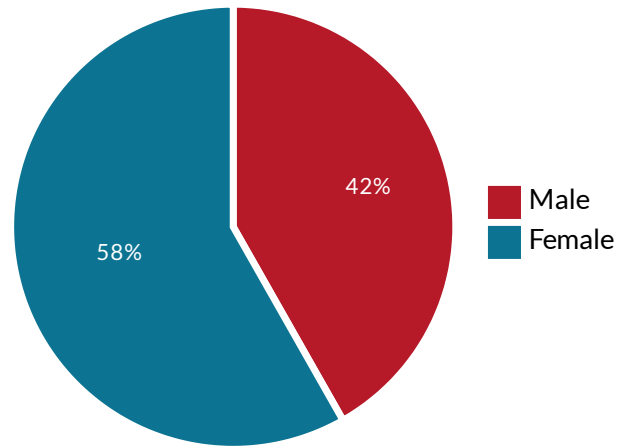

STRZELCE OPOLSKIE SITE, STRZELECKI COUNTY - UNEMPLOYMENT STRUCTURE

total of 1053 registered unemployed in the county

Registered unemployed by sex

Strzelce Opolskie site - location in the county

Registered unemployed by work experience

Number of unemployed by age and sex

Registered unemployed by sex and time of being registered