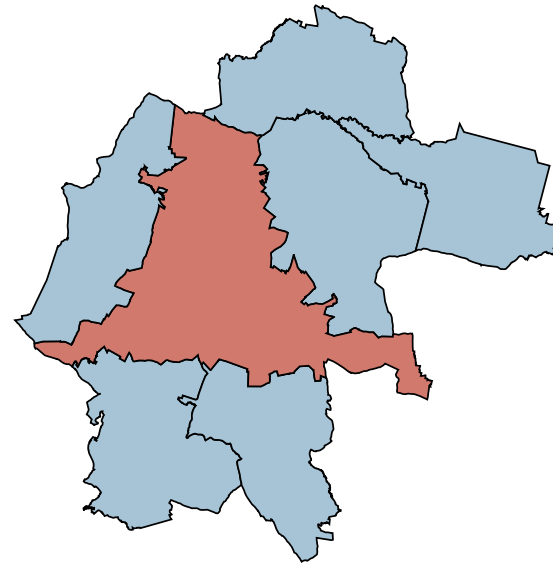

STRZELCE OPOLSKIE SITE, STRZELECKI COUNTY - UNEMPLOYMENT STRUCTURE

total of 1232 registered unemployed in the county

Registered unemployed by sex

Strzelce Opolskie site - location in the county

Registered unemployed by work experience

Number of unemployed by age and sex

Registered unemployed by sex and time of being registered