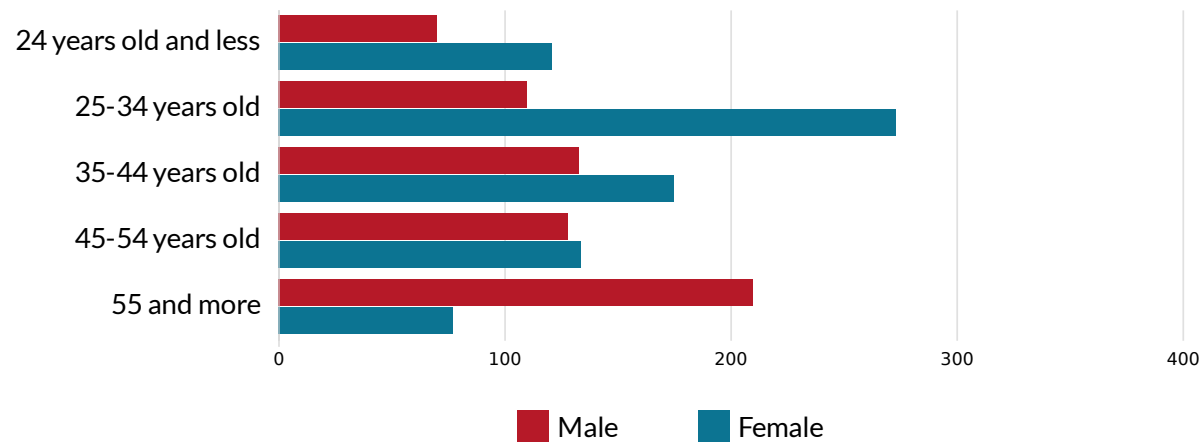

STRZELCE OPOLSKIE SITE, STRZELECKI COUNTY - UNEMPLOYMENT STRUCTURE

total of 1053 registered unemployed in the county

Registered unemployed by sex

Strzelce Opolskie site - location in the county

Registered unemployed by work experience

Number of unemployed by age and sex

Registered unemployed by sex and time of being registered