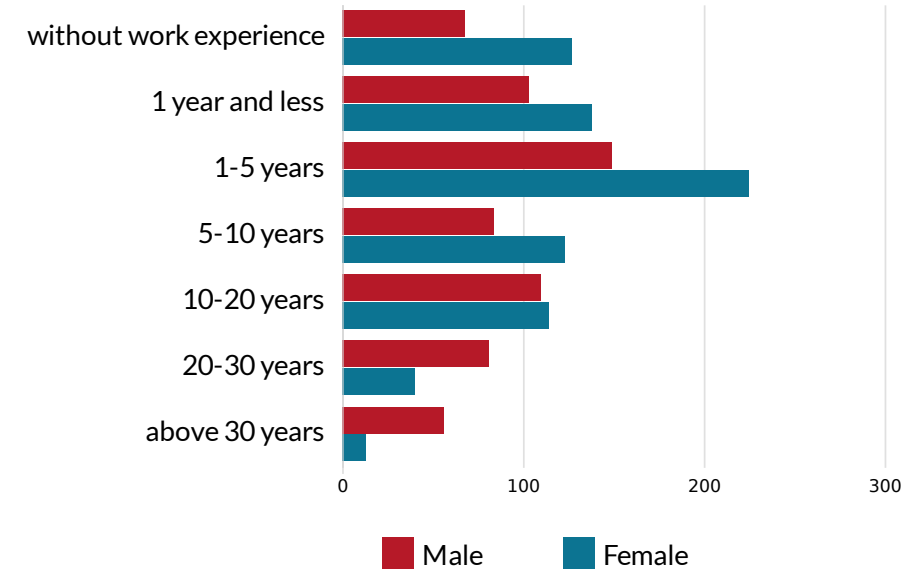

STRZELCE OPOLSKIE SITE, STRZELECKI COUNTY - UNEMPLOYMENT STRUCTURE

total of 1053 registered unemployed in the county

Registered unemployed by sex

Strzelce Opolskie site - location in the county

Registered unemployed by work experience

Number of unemployed by age and sex

Registered unemployed by sex and time of being registered