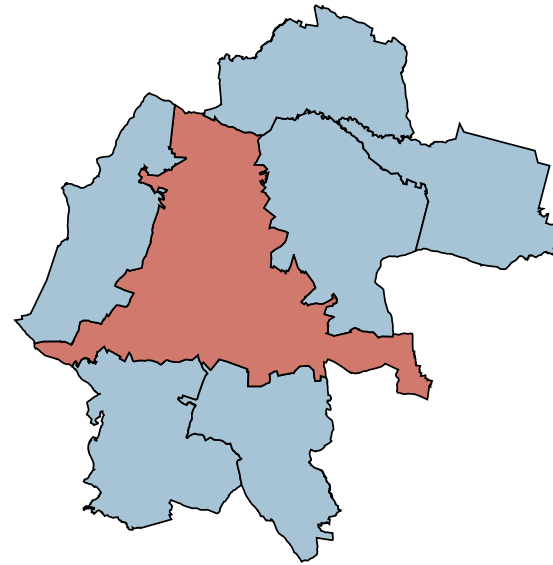

STRZELCE OPOLSKIE SITE, STRZELECKI COUNTY - UNEMPLOYMENT STRUCTURE

total of 1053 registered unemployed in the county

Registered unemployed by sex

Strzelce Opolskie site - location in the county

Registered unemployed by work experience

Number of unemployed by age and sex

Registered unemployed by sex and time of being registered