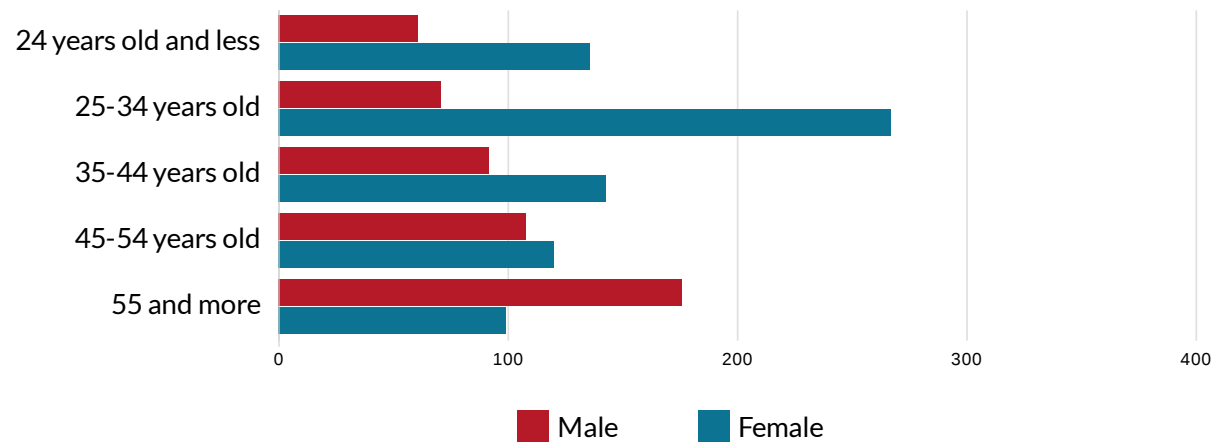

STRZELCE OPOLSKIE SITE, STRZELECKI COUNTY - UNEMPLOYMENT STRUCTURE

total of 1232 registered unemployed in the county

Registered unemployed by sex

Strzelce Opolskie site - location in the county

Registered unemployed by work experience

Number of unemployed by age and sex

Registered unemployed by sex and time of being registered