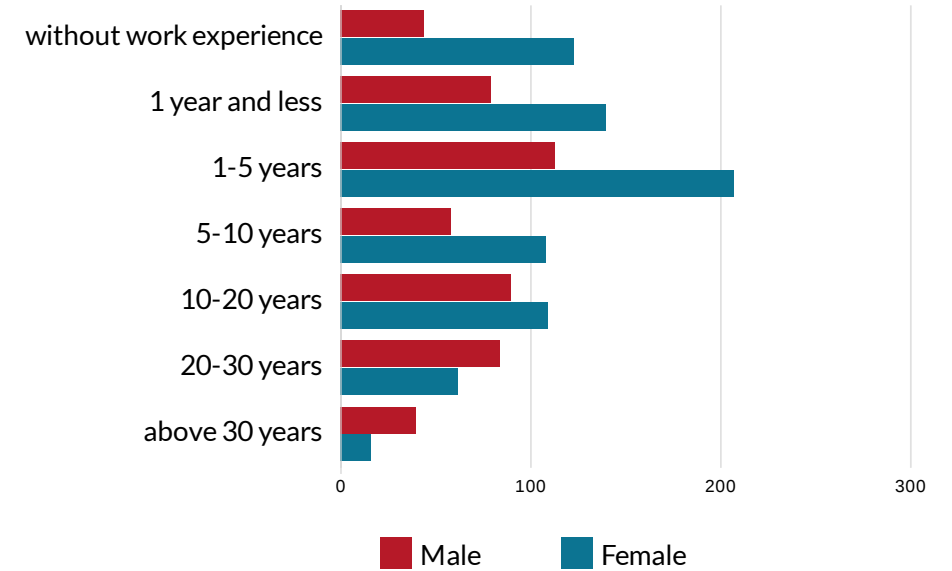

STRZELCE OPOLSKIE SITE, STRZELECKI COUNTY - UNEMPLOYMENT STRUCTURE

total of 1232 registered unemployed in the county

Registered unemployed by sex

Strzelce Opolskie site - location in the county

Registered unemployed by work experience

Number of unemployed by age and sex

Registered unemployed by sex and time of being registered