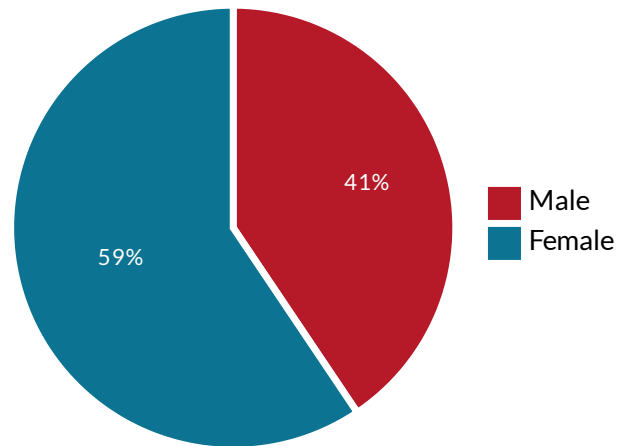

STRZELCE OPOLSKIE SITE, STRZELECKI COUNTY - UNEMPLOYMENT STRUCTURE

total of 1232 registered unemployed in the county

Registered unemployed by sex

Strzelce Opolskie site - location in the county

Registered unemployed by work experience

Number of unemployed by age and sex

Registered unemployed by sex and time of being registered