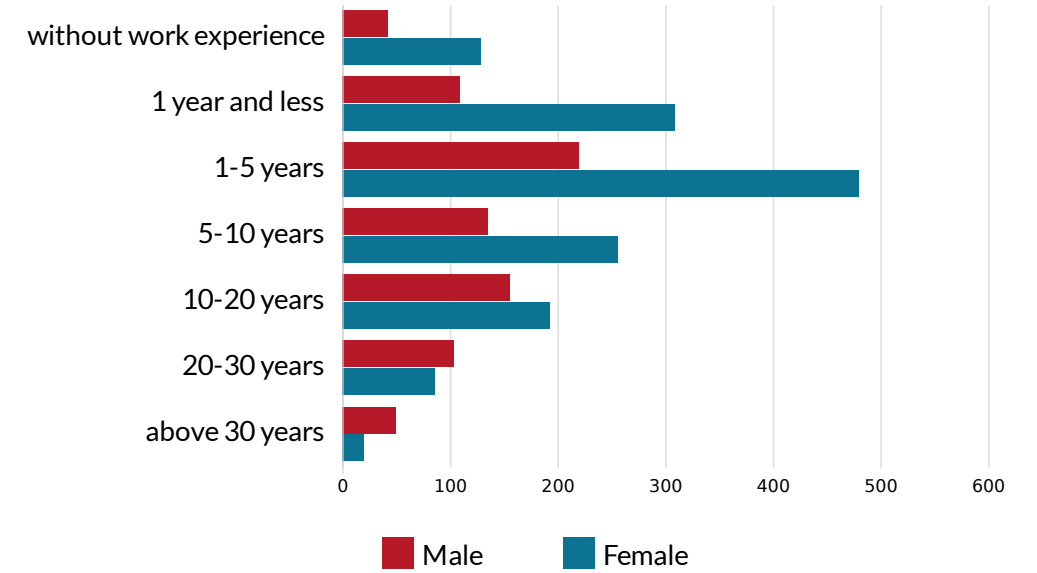

PRABUTY SITE, KWIDZYŃSKI COUNTY - UNEMPLOYMENT STRUCTURE

total of 2088 registered unemployed in the county

Registered unemployed by sex

Prabuty site - location in the county

Registered unemployed by work experience

Number of unemployed by age and sex

Registered unemployed by sex and time of being registered