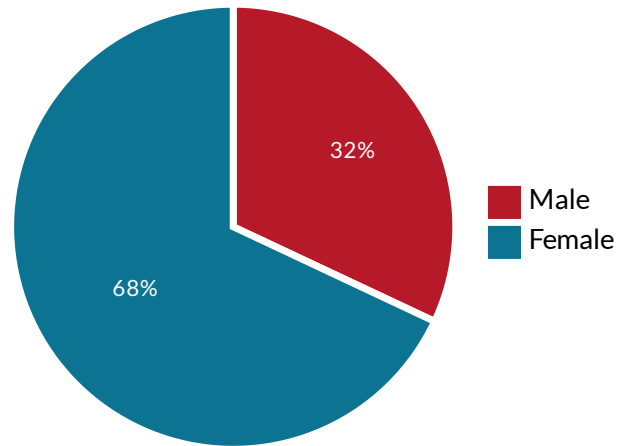

PRABUTY SITE, KWIDZYŃSKI COUNTY - UNEMPLOYMENT STRUCTURE

total of 2088 registered unemployed in the county

Registered unemployed by sex

Prabuty site - location in the county

Registered unemployed by work experience

Number of unemployed by age and sex

Registered unemployed by sex and time of being registered