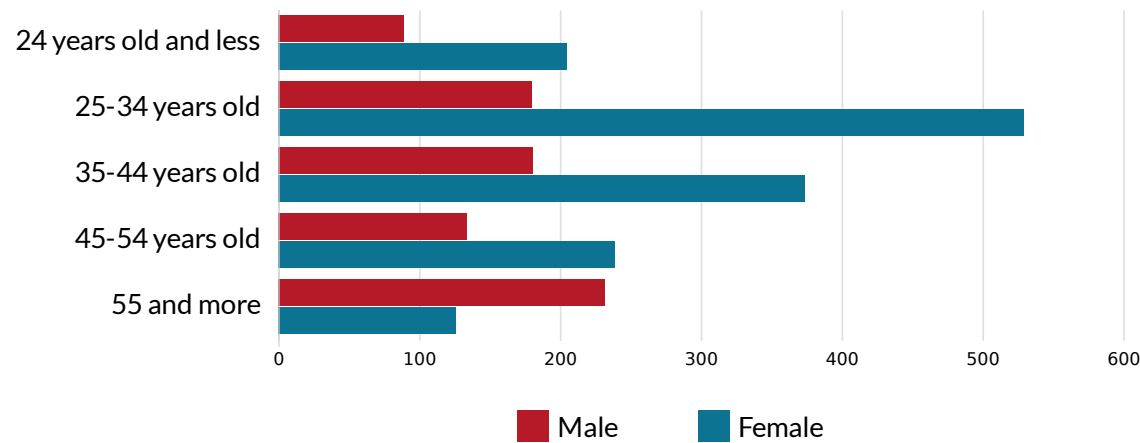

PRABUTY SITE, KWIDZYŃSKI COUNTY - UNEMPLOYMENT STRUCTURE

total of 2088 registered unemployed in the county

Registered unemployed by sex

Prabuty site - location in the county

Registered unemployed by work experience

Number of unemployed by age and sex

Registered unemployed by sex and time of being registered