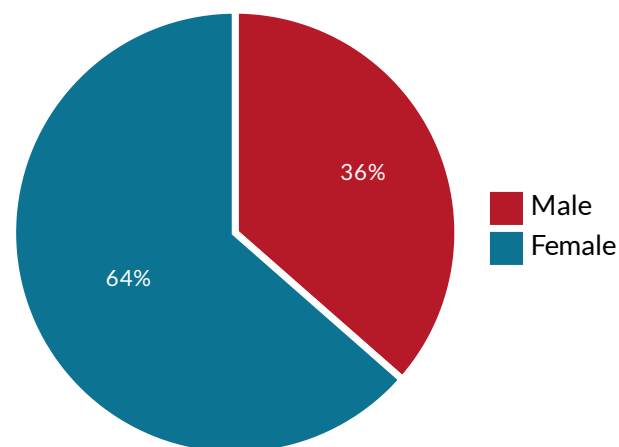

SUSZ SITE, IŁAWSKI COUNTY - UNEMPLOYMENT STRUCTURE

total of 1670 registered unemployed in the county

Registered unemployed by sex

Susz site - location in the county

Registered unemployed by work experience

Number of unemployed by age and sex

Registered unemployed by sex and time of being registered