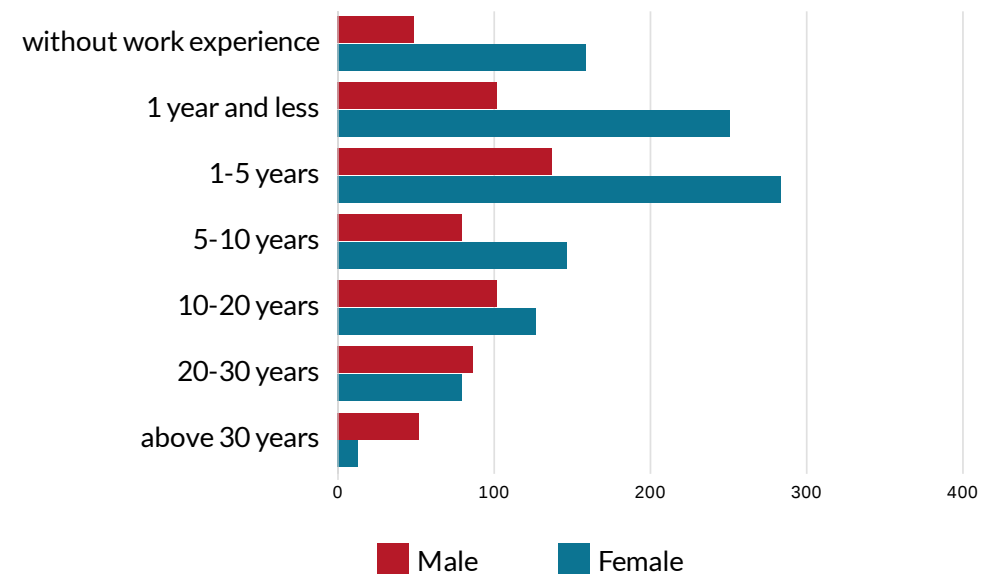

SUSZ SITE, IŁAWSKI COUNTY - UNEMPLOYMENT STRUCTURE

total of 1670 registered unemployed in the county

Registered unemployed by sex

Susz site - location in the county

Registered unemployed by work experience

Number of unemployed by age and sex

Registered unemployed by sex and time of being registered