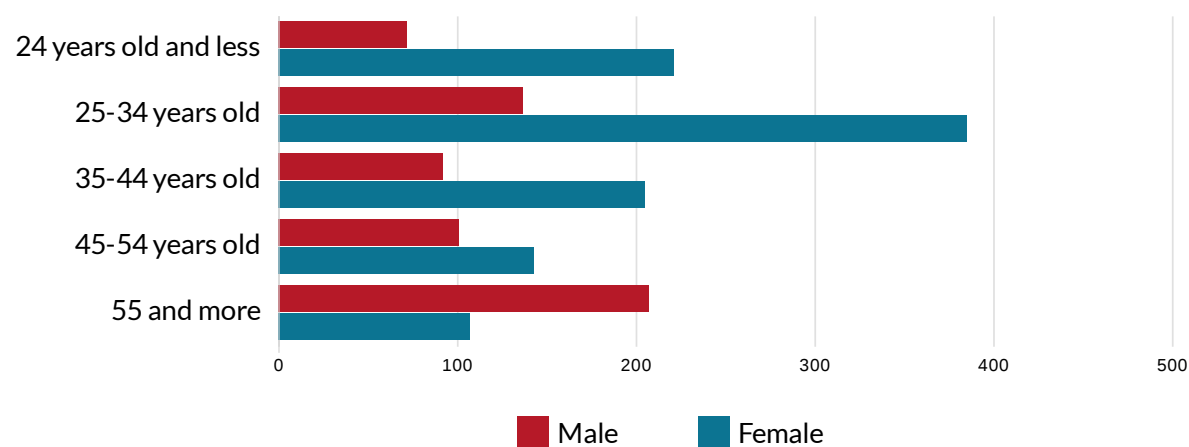

SUSZ SITE, IŁAWSKI COUNTY - UNEMPLOYMENT STRUCTURE

total of 1670 registered unemployed in the county

Registered unemployed by sex

Susz site - location in the county

Registered unemployed by work experience

Number of unemployed by age and sex

Registered unemployed by sex and time of being registered